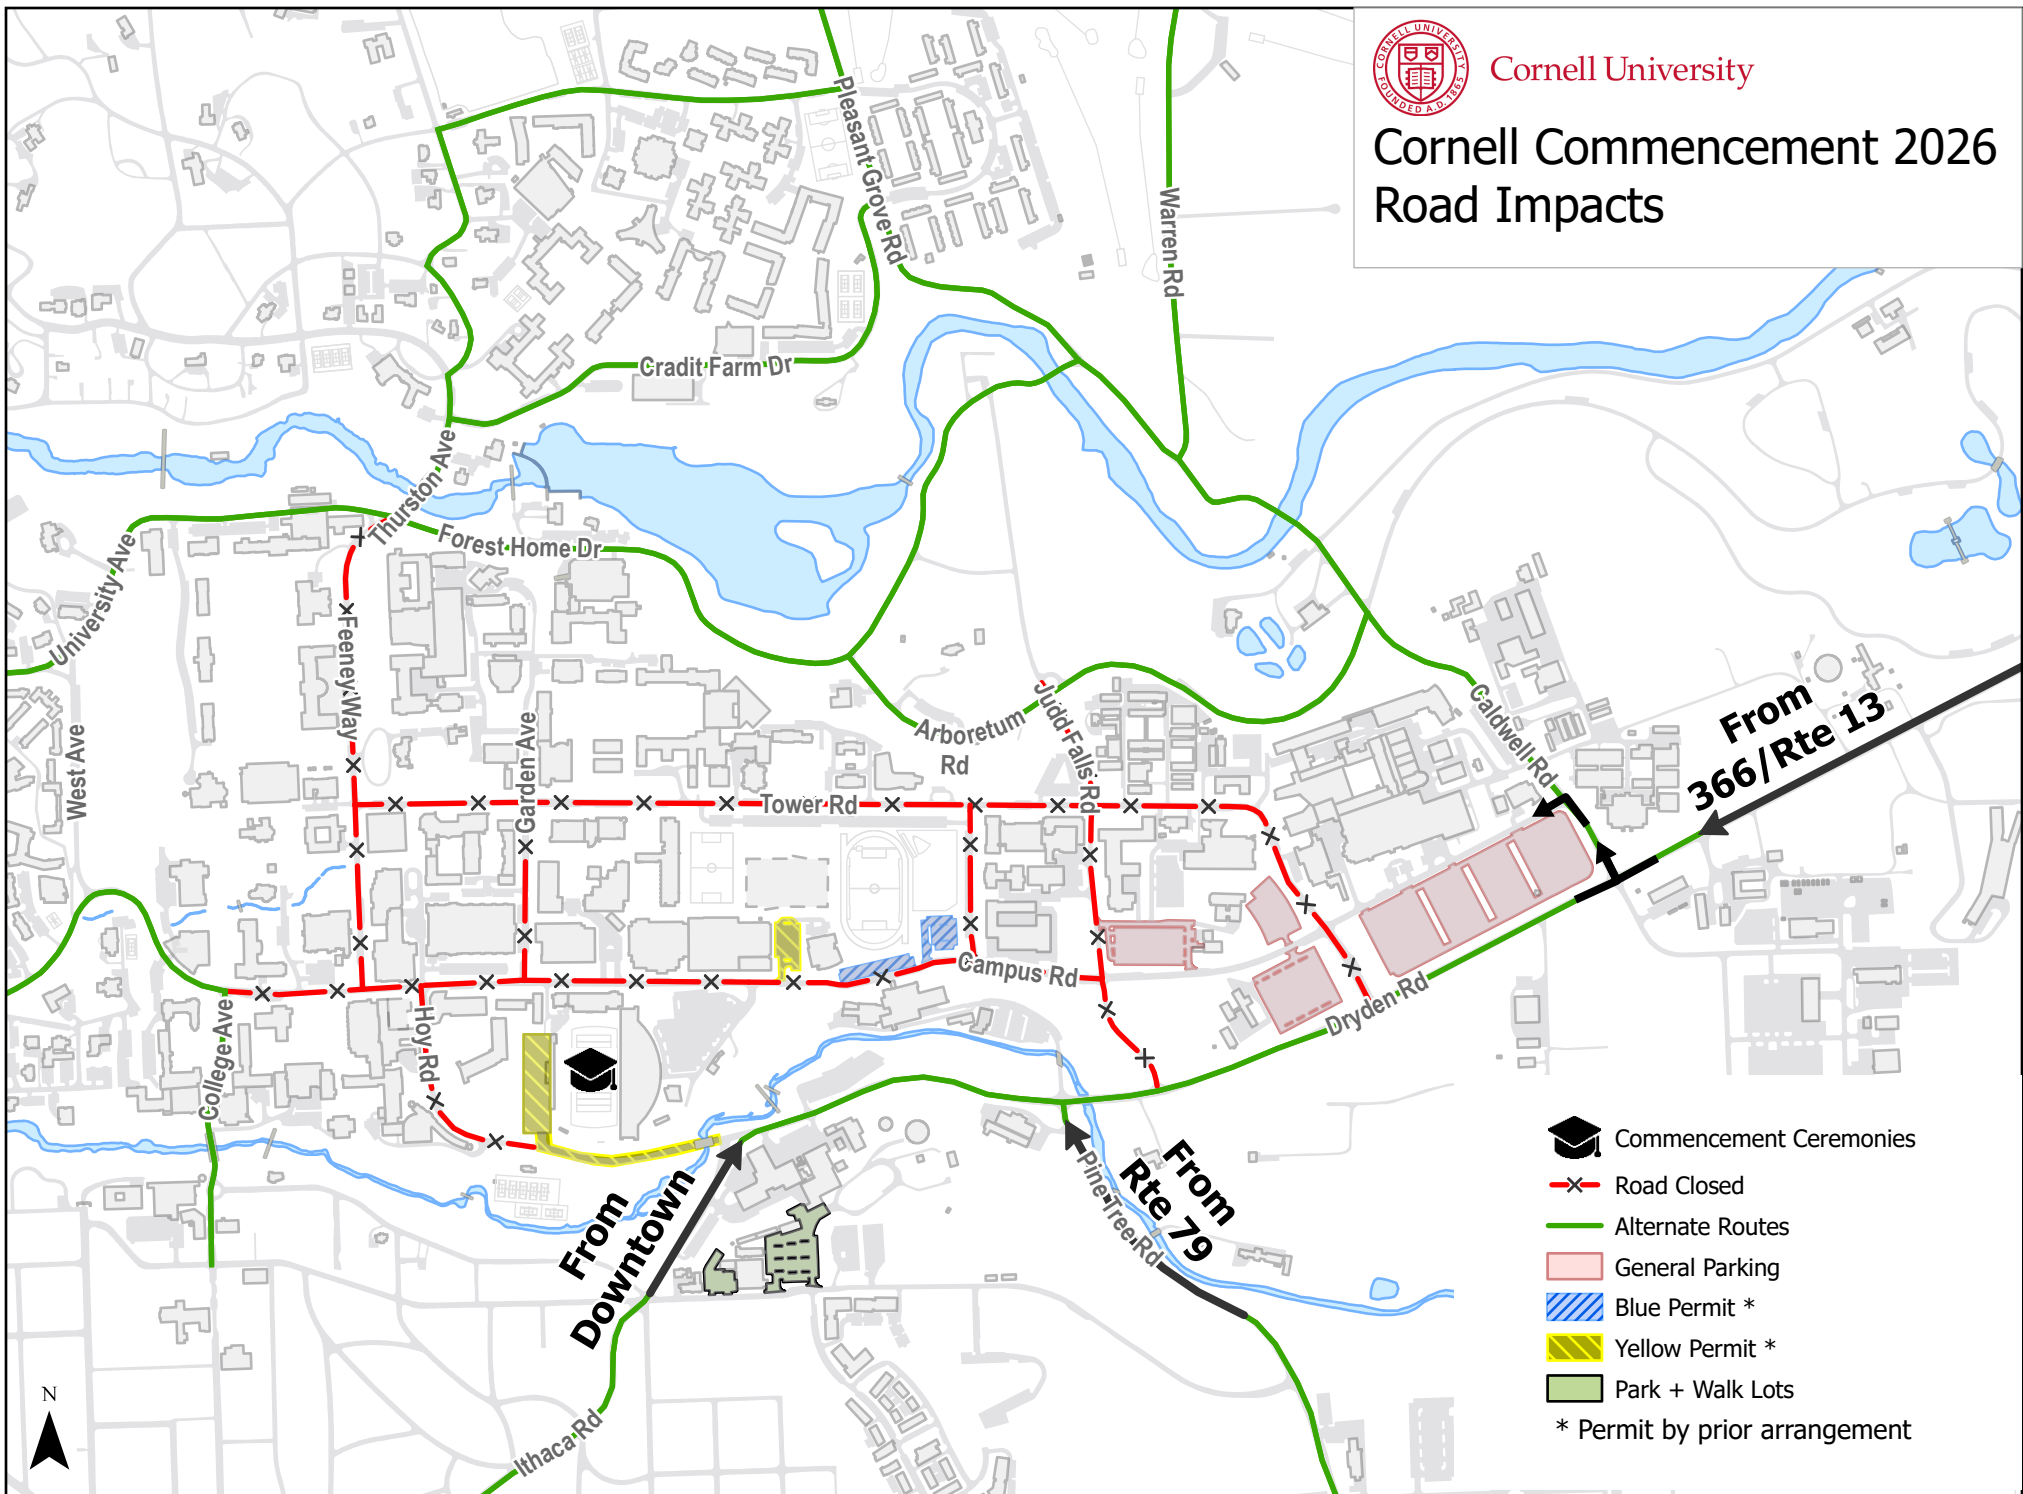

Cornell University

Cornell Commencement 2026 Road Impacts

-  Commencement Ceremonies
-  Road Closed
-  Alternate Routes
-  General Parking
-  Blue Permit *
-  Yellow Permit *
-  Park + Walk Lots
- * Permit by prior arrangement