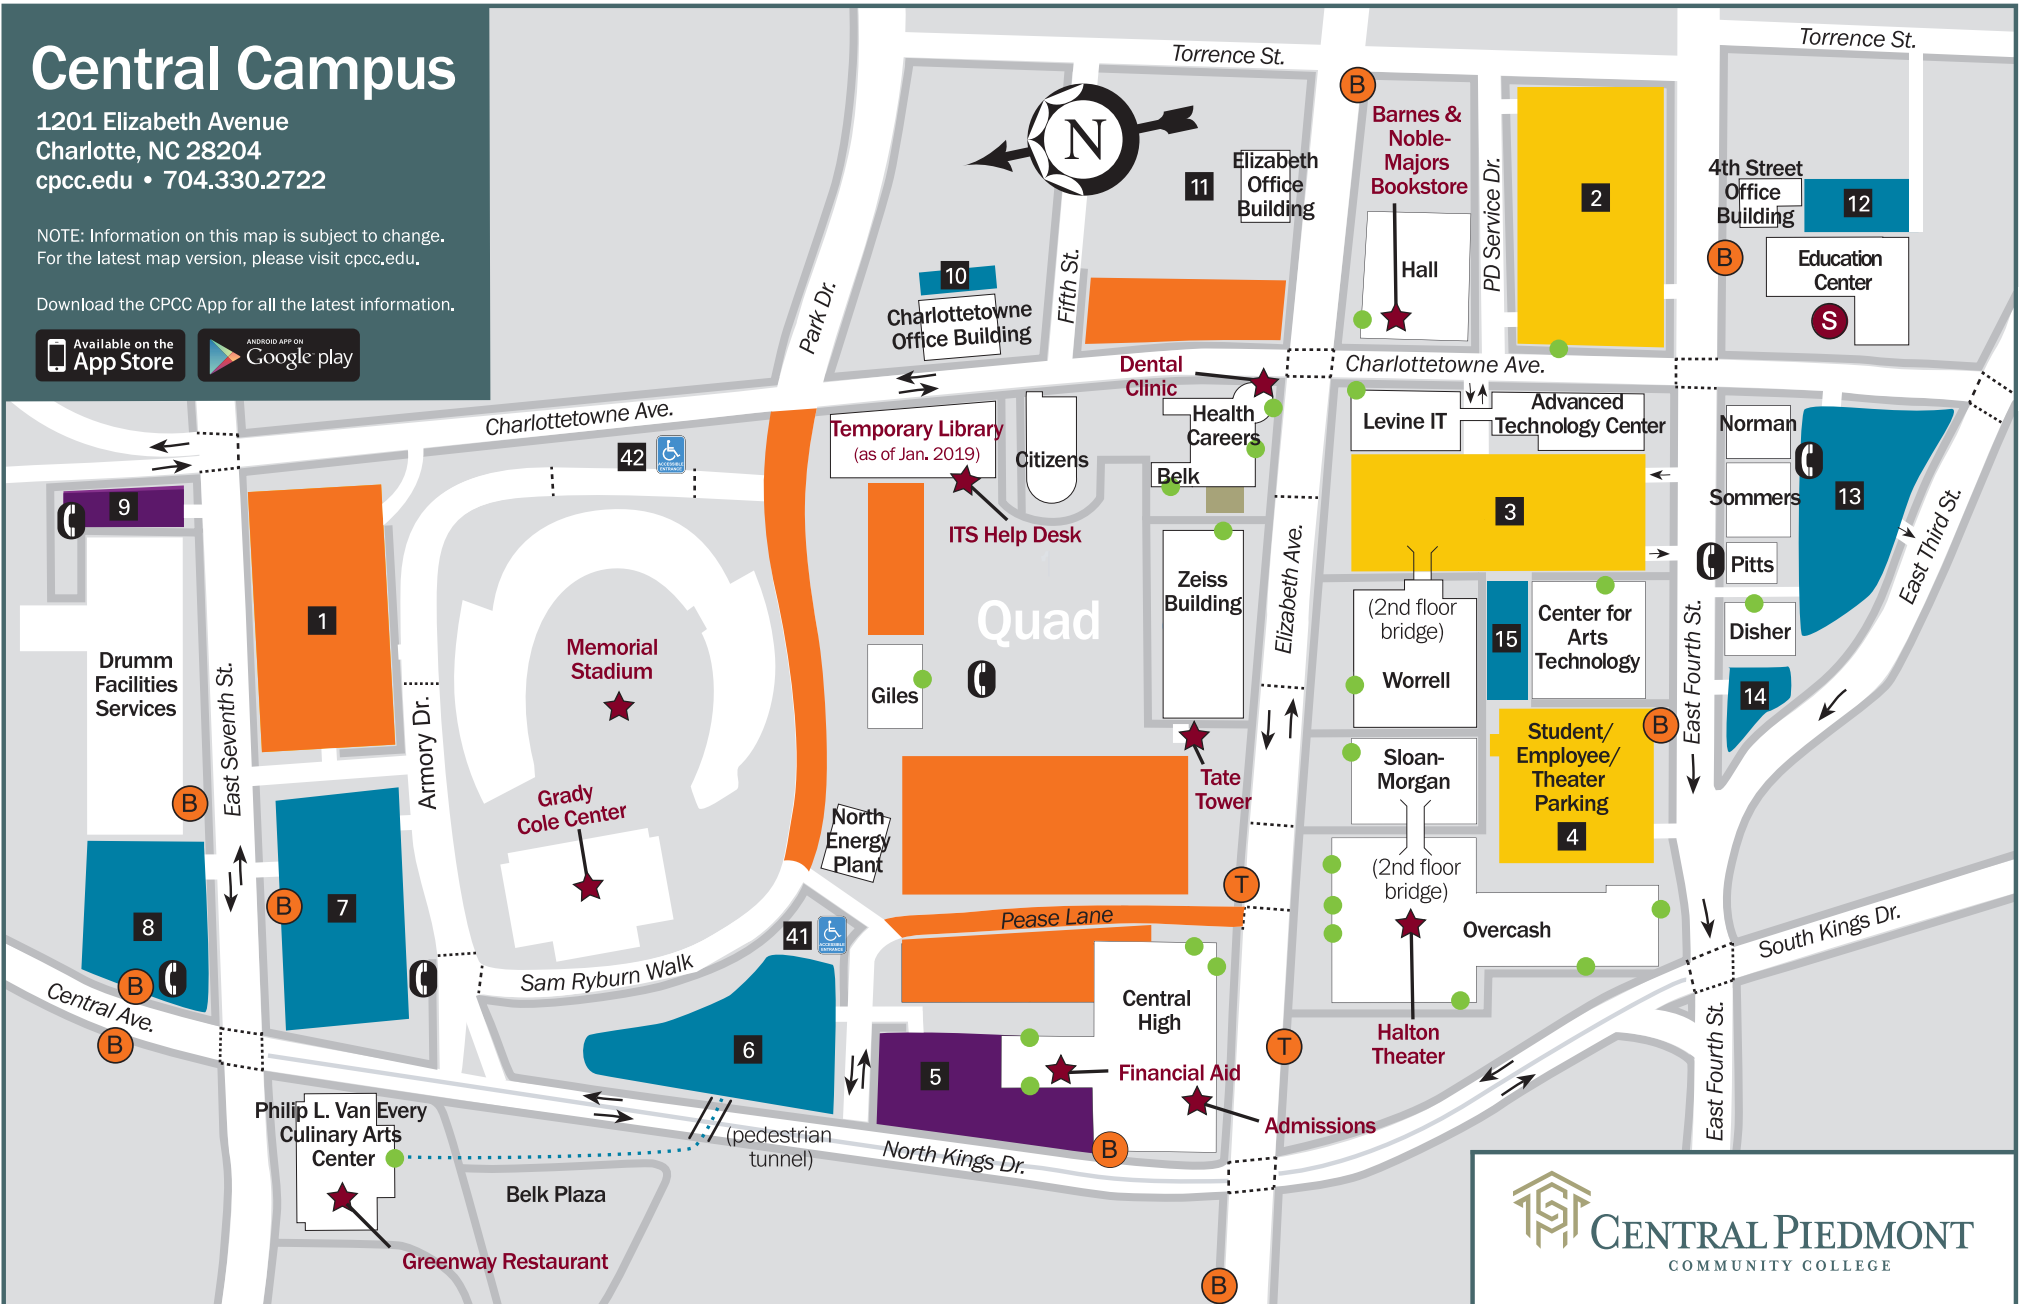

Central Campus

1201 Elizabeth Avenue
Charlotte, NC 28204
cpcc.edu • 704.330.2722

NOTE: Information on this map is subject to change.
For the latest map version, please visit cpcc.edu.

Download the CPCC App for all the latest information.

LEGEND

- B Bus Stop
- T Streetcar Stop
- S Special Transportation Services Stop
- C Security Emergency Phone
- Handicapped-Accessible Building Entrance
- ★ Points of Interest
- Construction/Maintenance
- Public Assembly
- Parking Deck (1, 2, 3, 4)
- Surface Parking Lot (6, 7, 8, 10, 11, 12, 13, 14, 15)
- Visitor Parking (5, 9)
- Campus Sidewalks
- ♿ Additional Handicapped Parking (41, 42)
All parking areas include handicapped parking.
- ⋯⋯⋯ Pedestrian Path
- - - - - Cross Walk