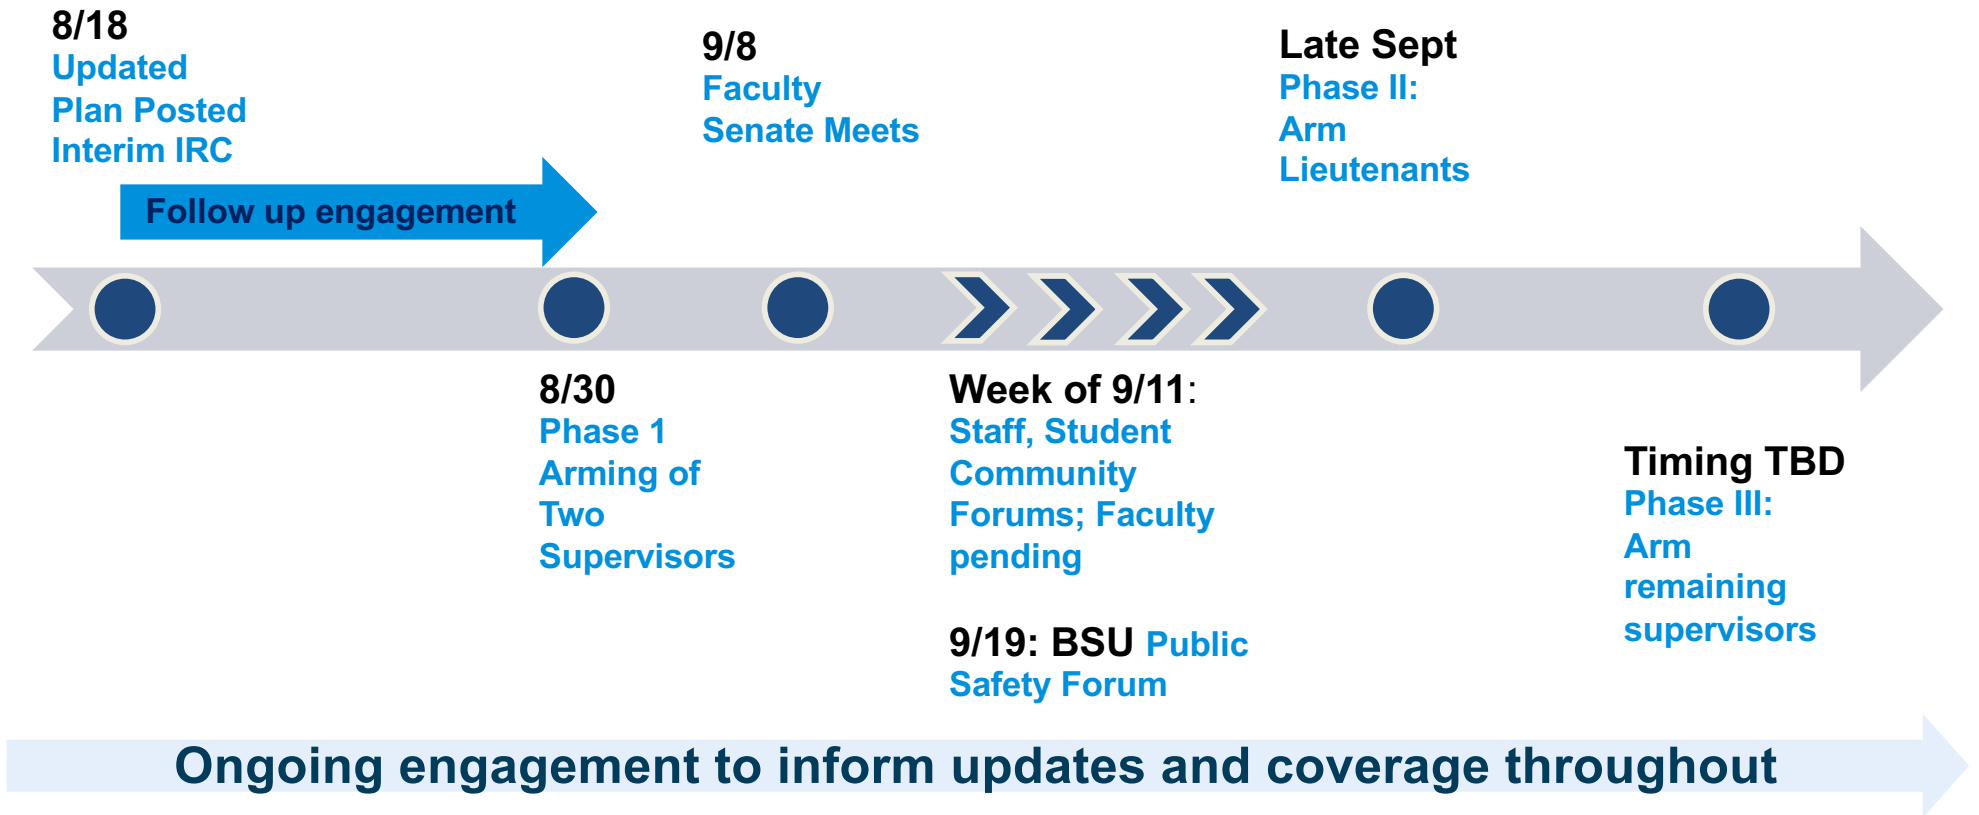

# Sequencing and Key Points in Time

# Independent Review Committee

*Finalized with community concerns incorporated*

- Interim Committee Appointed and Trained: includes faculty, staff, and student appointees
- Charged with reviewing all instances of use of force with a firearm by GWPD supervisors
- Permanent IRC application process to get underway in coming weeks