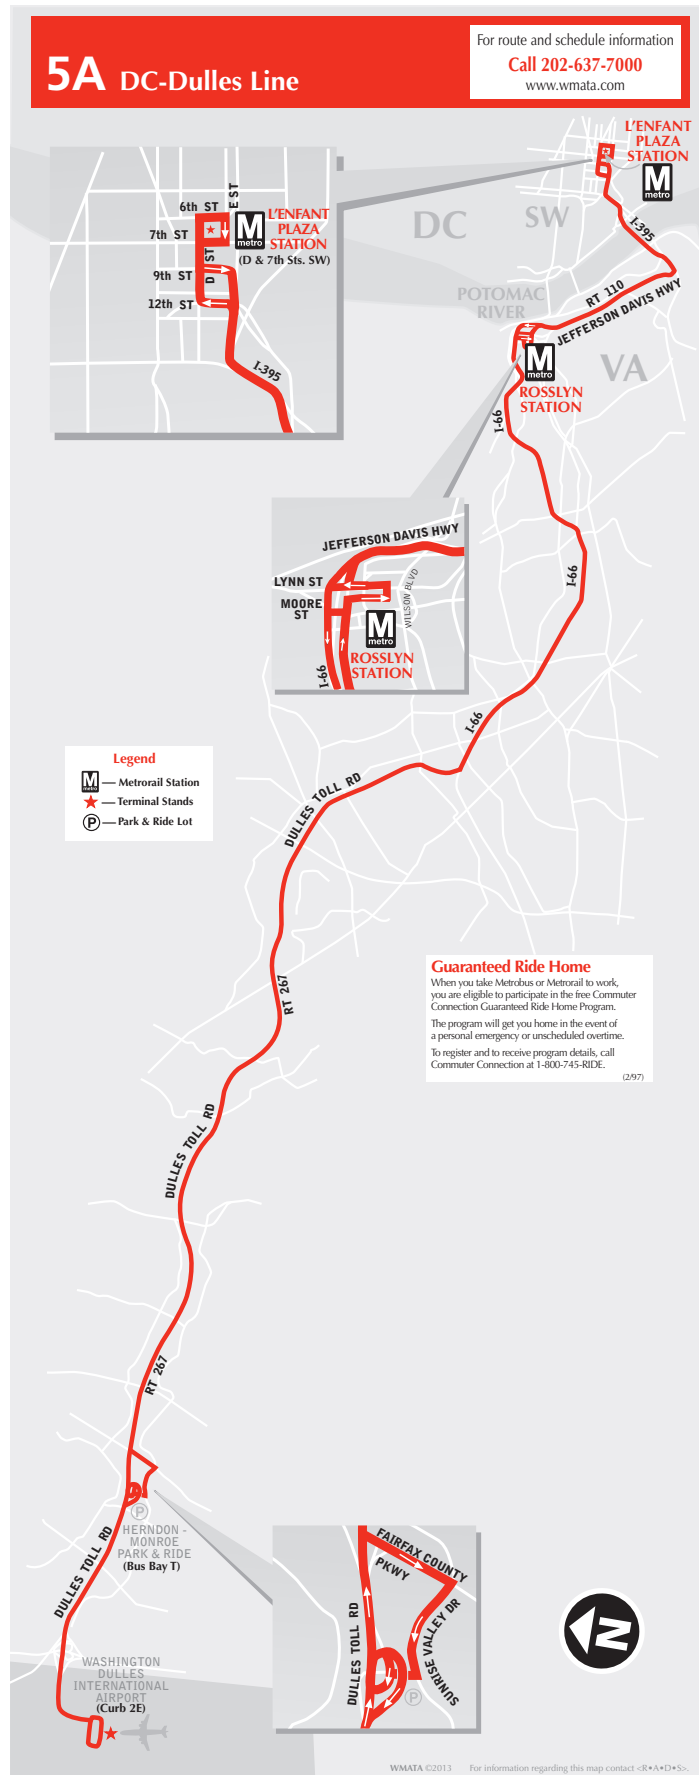

5A

D.C. - Dulles Line

Effective Sunday, August 23, 2020

A partir del domingo, 23 de agosto de 2020

▶ Eastbound To L'Enfant Plaza station

Monday thru Friday - De Lunes a viernes
Saturday - Sábados

Route Number	Dulles Airport (Curb 2E)	Herndon-Monroe Park & Ride Lot (Bus Bay T)	Rosslyn 	D & 7th Sts. SW (L'ENFANT PLAZA) 
AM Service — Servicio matutino				
5A	6:35	6:43	7:08	7:16
5A	7:35	7:43	8:08	8:16
5A	8:35	8:43	9:08	9:16
5A	9:35	9:43	10:08	10:16
5A	10:35	10:43	11:11	11:23
5A	11:35	11:43	12:11	12:23
PM Service — Servicio vespertino				
5A	12:35	12:43	1:11	1:23
5A	1:35	1:43	2:11	2:23
5A	2:35	2:43	3:11	3:23
5A	3:35	3:43	4:11	4:23
5A	4:35	4:43	5:11	5:23
5A	5:35	5:43	6:11	6:23
5A	6:35	6:42	7:09	7:18
5A	7:35	7:42	8:09	8:18
5A	8:35	8:42	9:09	9:18
5A	9:35	9:42	10:09	10:18
5A	10:35	10:42	11:09	11:18
5A	11:35	11:42	12:09	12:18

▶ Eastbound To L'Enfant Plaza station

Sunday — En domingo

Route Number	Dulles Airport (Curb 2E)	Herndon-Monroe Park & Ride Lot (Bus Bay T)	Rosslyn 	D & 7th Sts. SW (L'ENFANT PLAZA) 
AM Service — Servicio matutino				
5A	6:35	6:43	7:09	7:20
5A	7:35	7:43	8:09	8:20
5A	8:35	8:43	9:09	9:20
5A	9:35	9:43	10:09	10:20
5A	10:35	10:43	11:09	11:20
5A	11:35	11:43	12:09	12:20
PM Service — Servicio vespertino				
5A	12:35	12:43	1:11	1:20
5A	1:35	1:43	2:11	2:20
5A	2:35	2:43	3:11	3:20
5A	3:35	3:43	4:11	4:20
5A	4:35	4:43	5:11	5:20
5A	5:35	5:43	6:11	6:20
5A	6:35	6:43	7:11	7:20
5A	7:40	7:48	8:16	8:25
5A	8:55	9:03	9:31	9:40
5A	10:10	10:18	10:46	10:55
5A	11:25	11:33	12:01	12:10