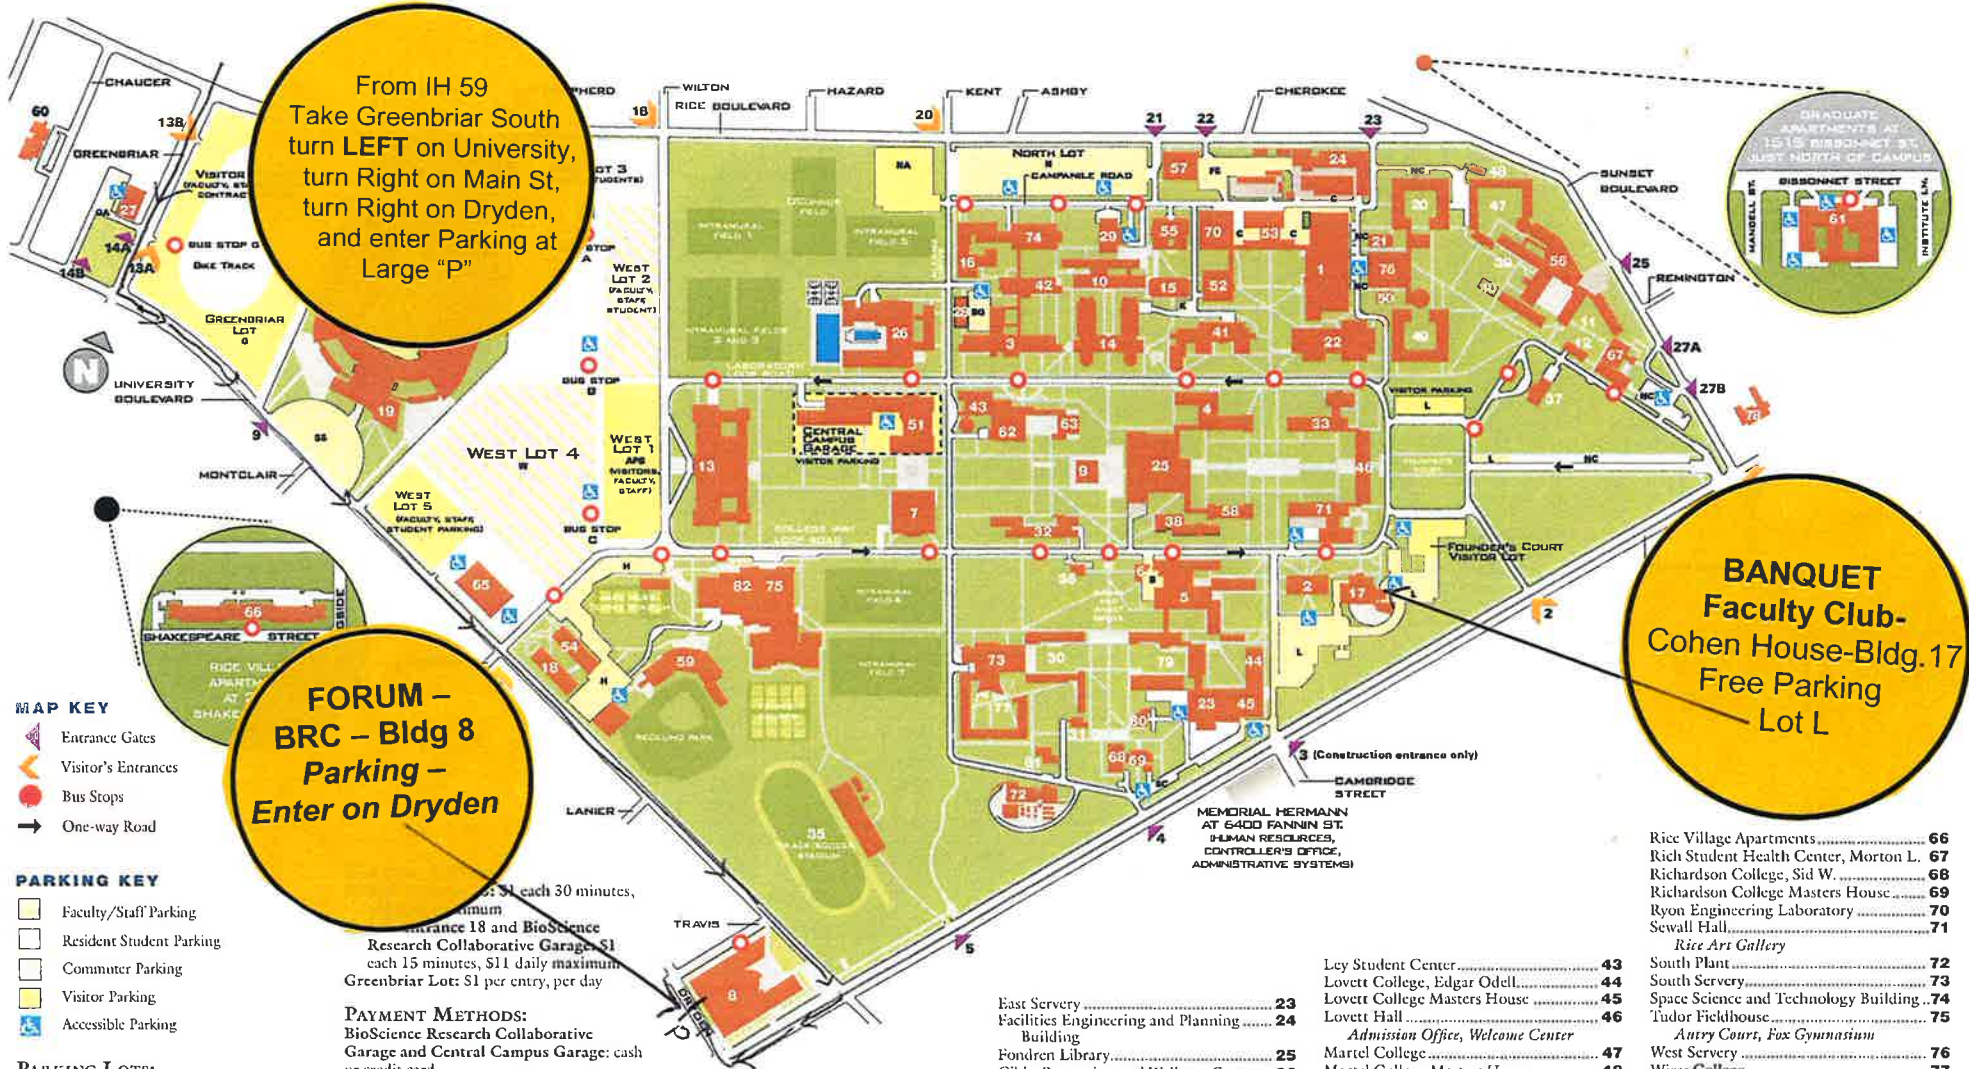

RICE UNIVERSITY CAMPUS MAP

From IH 59
Take Greenbriar South
turn LEFT on University,
turn Right on Main St,
turn Right on Dryden,
and enter Parking at
Large "P"

GRADUATE APARTMENTS AT
1515 BISSONNET ST.
JUST NORTH OF CAMPUS

BANQUET
Faculty Club-
Cohen House-Bldg. 17
Free Parking
Lot L

FORUM -
BRC - Bldg 8
Parking -
Enter on Dryden

- MAP KEY**
- Entrance Gates
 - Visitor's Entrances
 - Bus Stops
 - One-way Road

- PARKING KEY**
- Faculty/Staff Parking
 - Resident Student Parking
 - Commuter Parking
 - Visitor Parking
 - Accessible Parking

- PARKING LOTS:**
- APB** Alice Pratt Brown Hall Lot
 - B** Baker College-Housing & Dining Lot
 - BG** Biology-Geology Lot
 - BRC** BioScience Research Collaborative Garage
 - C** Campanile Lot
 - CG** Central Campus Garage
 - FE** Facilities, Engineering and Planning Lot
 - G** Greenbriar Lot
 - GA** Greenbriar Annex
 - H** Hess Court Lot
 - K** Keek Lot
 - L** Lovett Lot
 - N** North Lot
 - NA** North Annex Lot
 - NC** North Colleges Residents Lot
 - SC** South Colleges Residents Lot
 - SS** South Stadium Lot
 - W** West Lot

Entrance 18 and BioScience Research Collaborative Garage S1 each 15 minutes, \$11 daily maximum
Greenbriar Lot: \$1 per entry, per day

PAYMENT METHODS:
BioScience Research Collaborative Garage and Central Campus Garage: cash or credit card
Greenbriar Lot, Founder's Court, North and West Lots Visitor Section: credit card