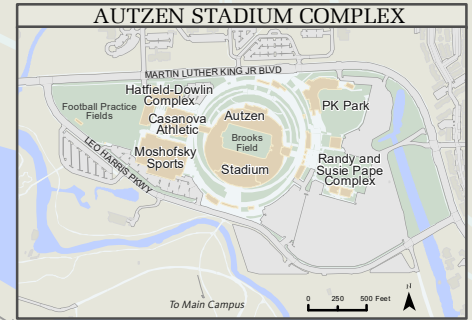

Parking and Transportation

UNIVERSITY OF OREGON

EUGENE

WEST CAMPUS

To Riley Hall, Barnhart Hall, Baker Downtown Center (see inset above)

To Autzen Stadium Complex (0.5 miles, ~10 min.)
Riverfront Fields
Bike Path

© 2020 UO Campus GIS & Mapping

- Faculty, Staff, or Student Parking
- Faculty, or Staff Permit Parking
- Hourly Paid Parking
- Parking Lot Identification
- Motorcycle Parking
- ADA Locations
- LTD
- EMX Station