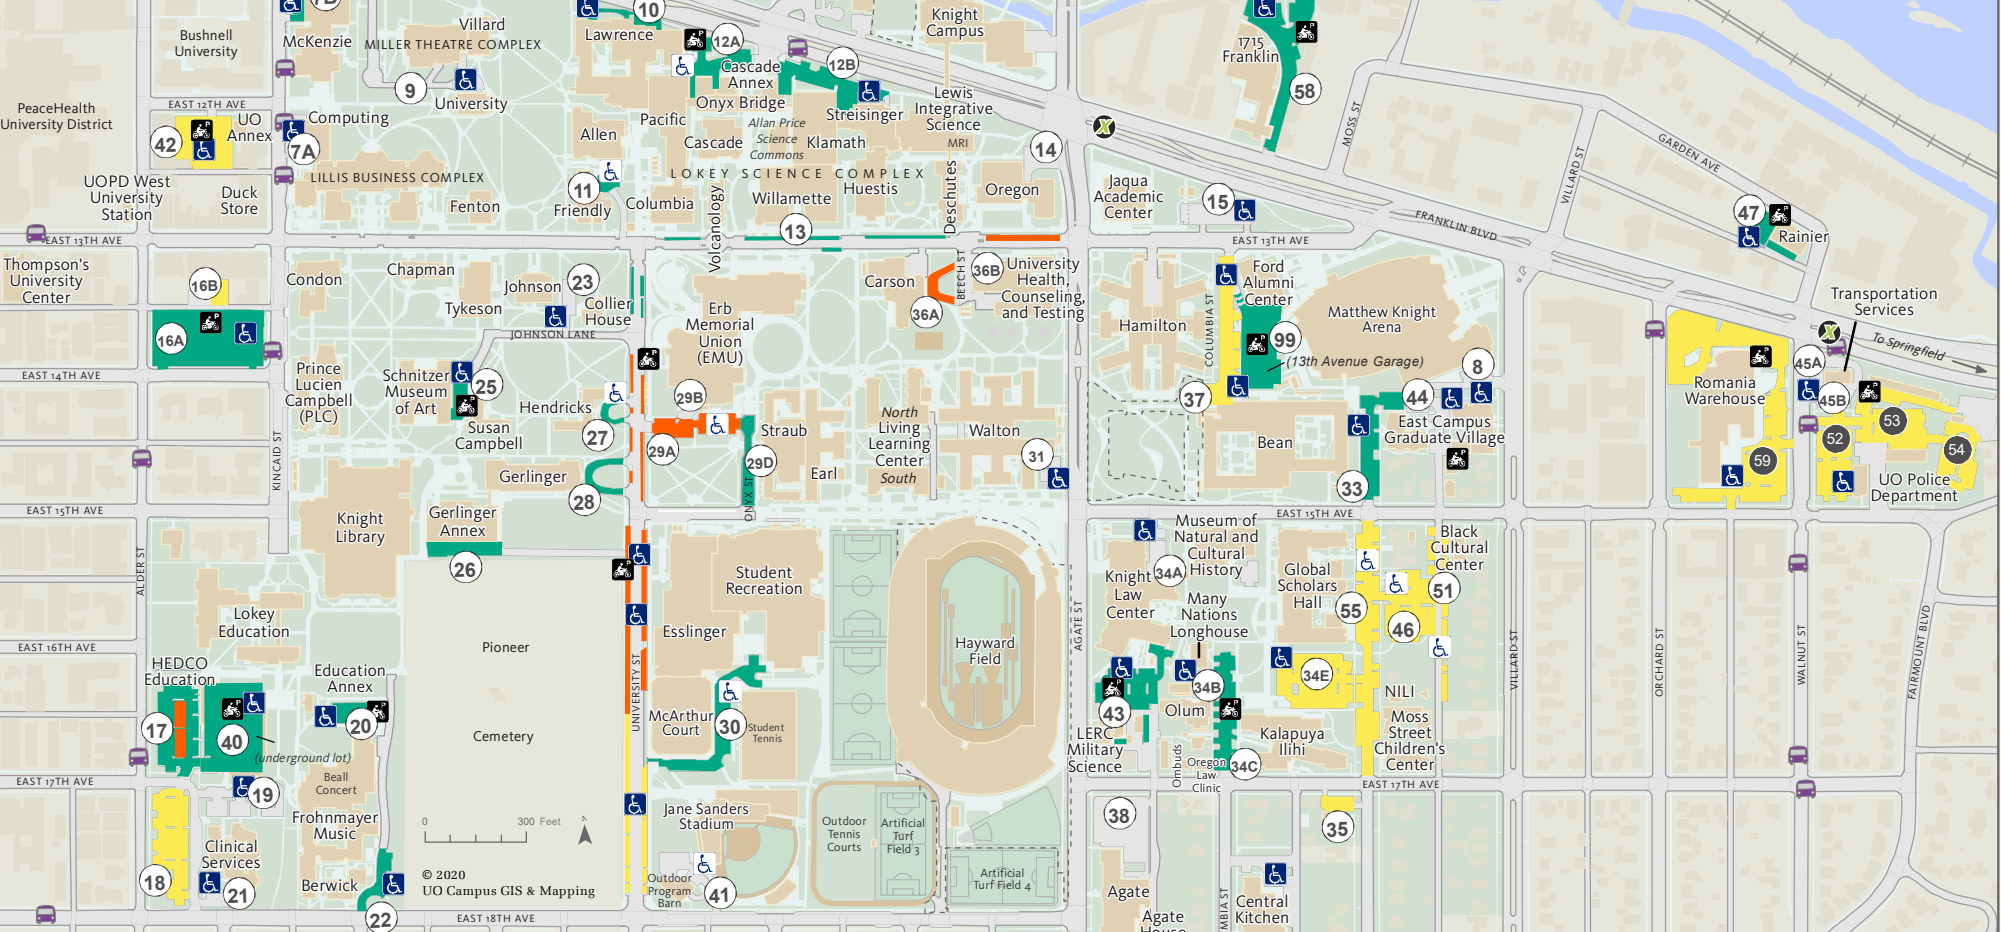

Parking and Transportation

UNIVERSITY OF OREGON

EUGENE

WEST CAMPUS

To Riley Hall, Barnhart Hall, Baker Downtown Center (see inset above)

To Autzen Stadium Complex (0.5 miles, ~10 min.)
Riverfront Fields
Bike Path

© 2020 UO Campus GIS & Mapping

- Faculty, Staff, or Student Parking
- Faculty, or Staff Permit Parking
- Hourly Paid Parking
- Parking Lot Identification
- Motorcycle Parking
- ADA Locations
- LTD
- EMX Station

A B C D E F G H I J K L M N O P Q