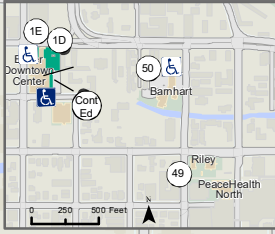

Parking and Transportation

UNIVERSITY OF OREGON

EUGENE

WEST CAMPUS

To Riley Hall, Barnhart Hall, Baker Downtown Center (see inset above)

To Autzen Stadium Complex (0.5 miles, ~10 min.)
Riverfront Fields
Bike Path

© 2020 UO Campus GIS & Mapping

- Faculty, Staff, or Student Parking
- Faculty, or Staff Permit Parking
- Hourly Paid Parking
- Parking Lot Identification
- Motorcycle Parking
- ADA Locations
- LTD
- EMX Station