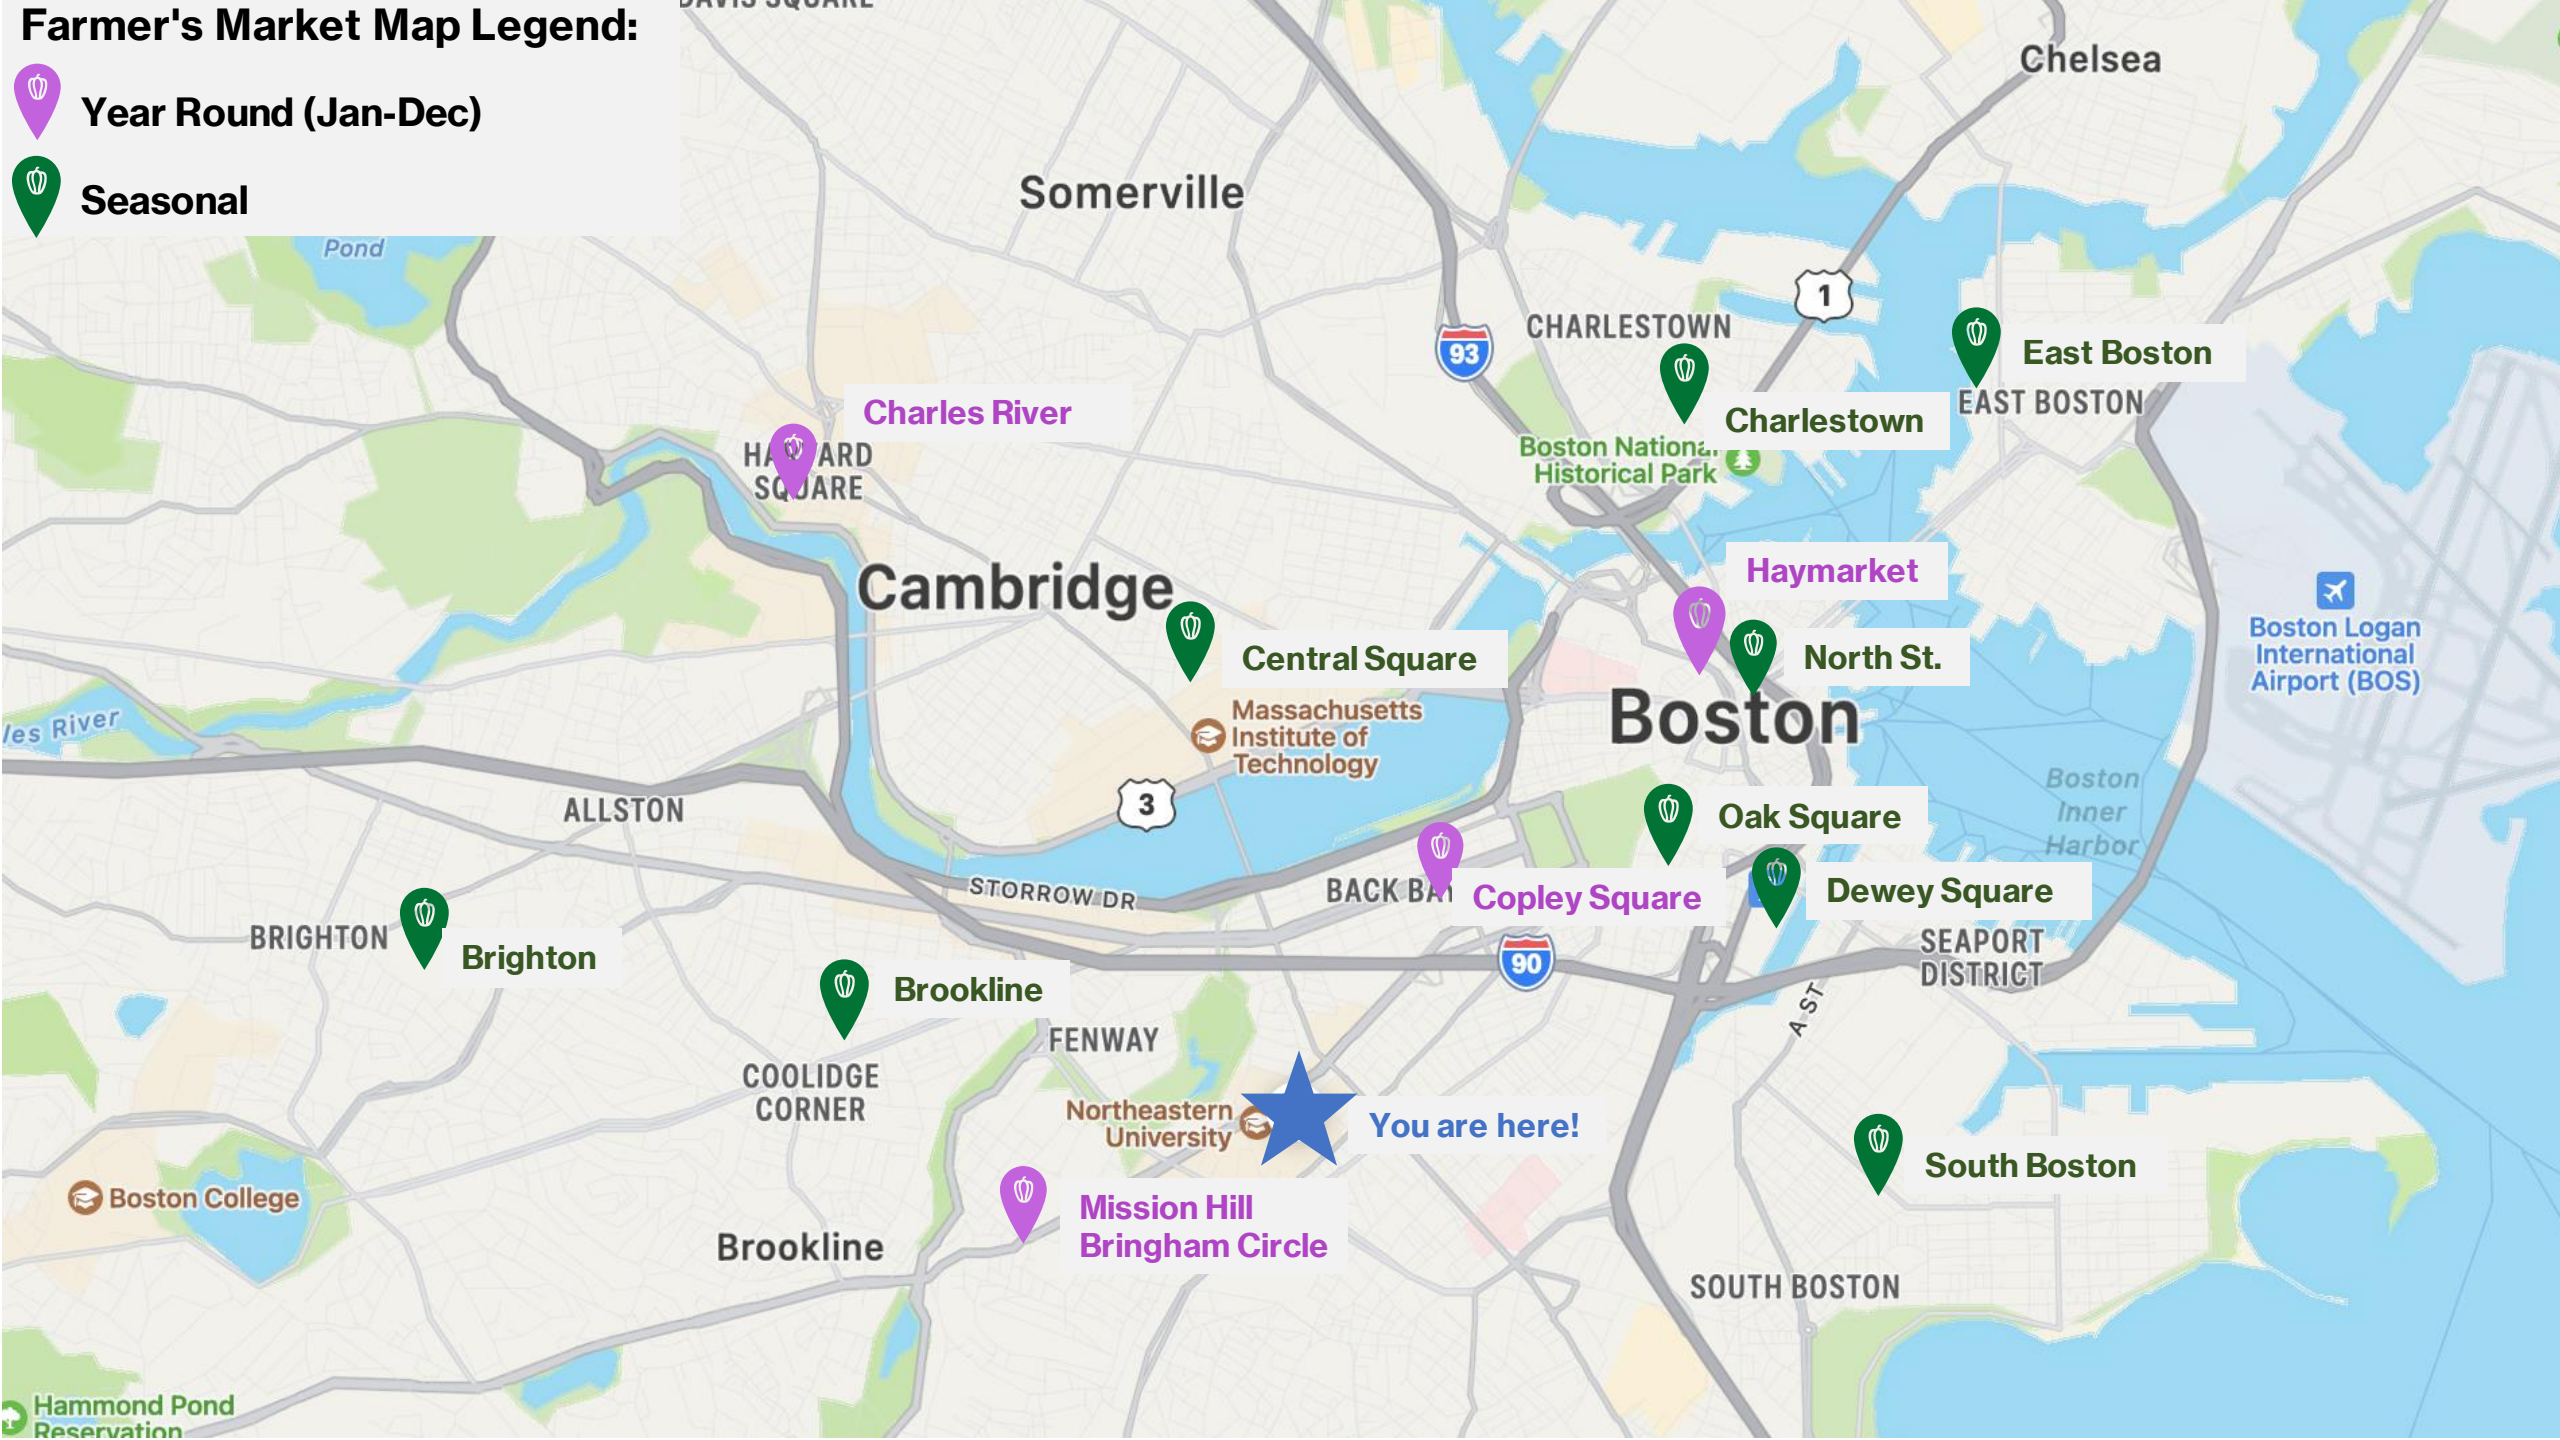

Farmer's Market Map Legend:

 Year Round (Jan-Dec)

 Seasonal

Local markets in Greater Boston Area

- South Boston Farmers Market
 - 446 W Broadway, Boston, MA 02127
- Haymarket
 - 100 Hanover St, Boston, MA 02108
- Farmers market
 - 40 North St, Boston, MA 02113
- Copley Square Farmers Market
 - 139 St James Ave, Boston MA 02116
- Mission Hill Farmers Brigham Circle
 - Huntington Ave & Tremont St, Boston, MA 02115
- Oak Square Farmers Market
 - 640 Washington St, Brighton, MA 02135
- Charles River Farmers Market
 - 1 Bennett St-Charles Hotel Courtyard at Harvard Square, Cambridge
- Charlestown Farmers Market
 - Main St & Austin St, Boston, MA 02129
- East Boston Farmers Market
 - Saratoga St & Border St, Boston, MA 02128
- Central Square Farmer's Market
 - 76 Bishop Allen Drive, Cambridge, MA 02139
- Dewey Square Farmer's Market
 - 600 Atlantic Ave, Boston, MA 02210
- Brighton Farmer's Market
 - Brighton Common, 30 Chestnut Hill Ave, Brighton, MA 02135
- Brookline Farmer's Market
 - Parking Lot, Centre Street West, Brookline, MA 02446