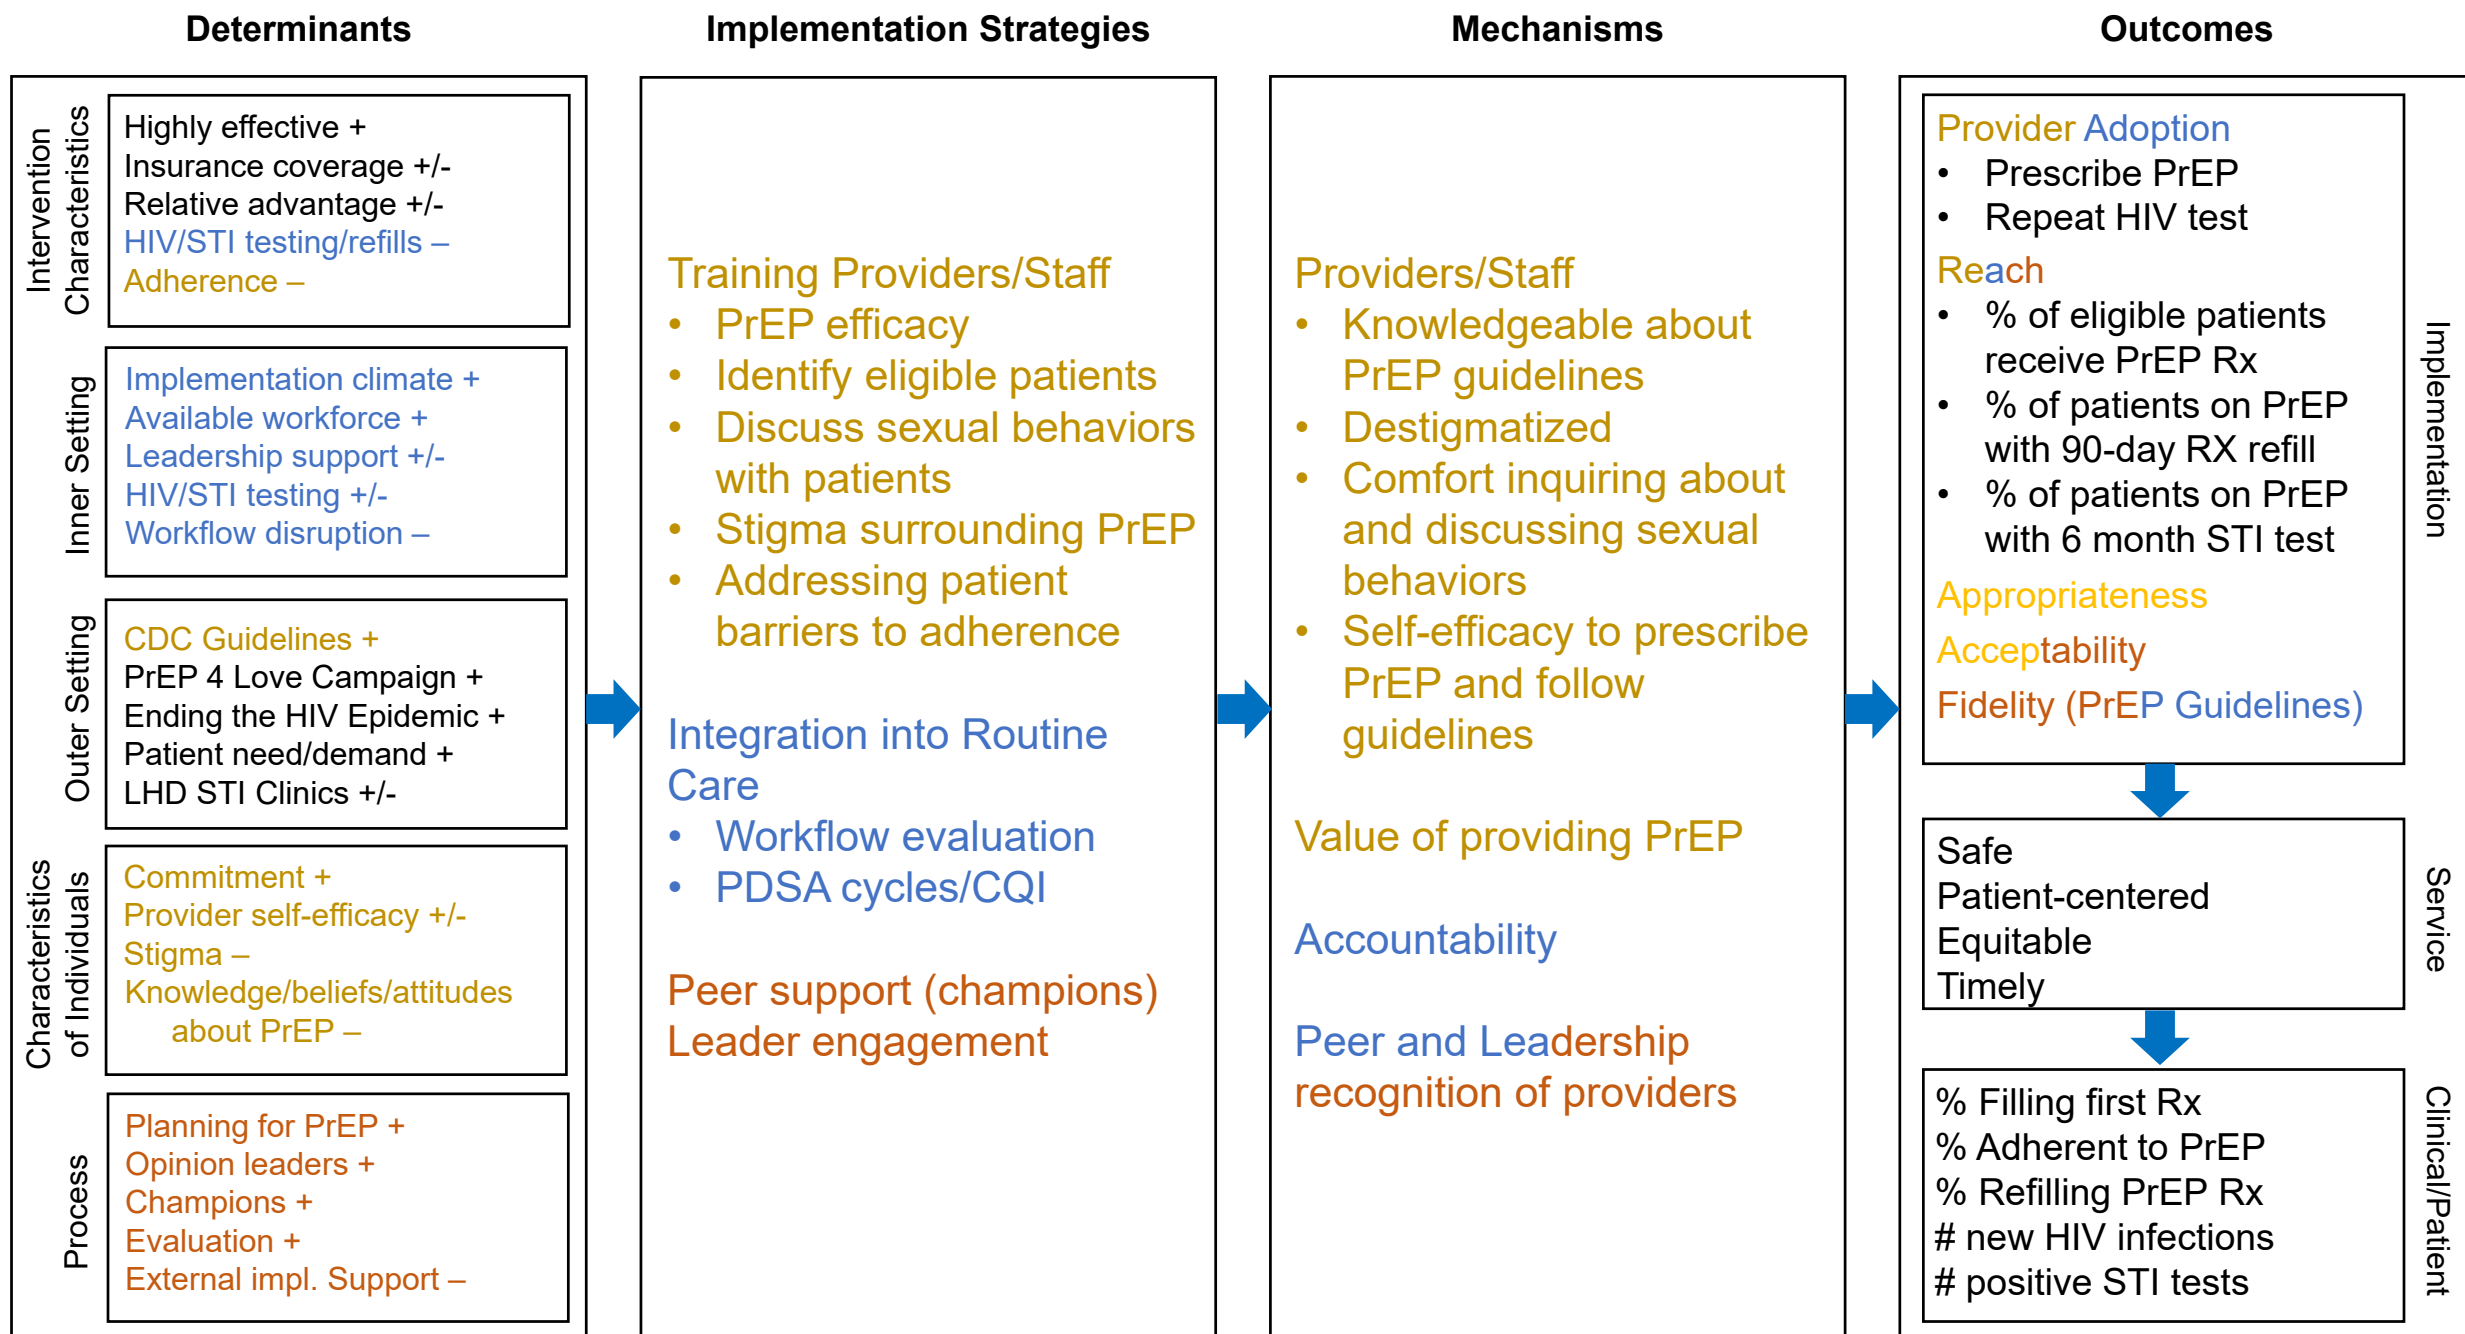

Logic Model for Implementation Research: A Guide

Advanced note: Same colors indicate a hypothesized causal pathway.

Logic Model for Implementation Research: Example for PrEP delivery to YMSM in clinics

Advanced note: Same colors indicate a hypothesized causal pathway.