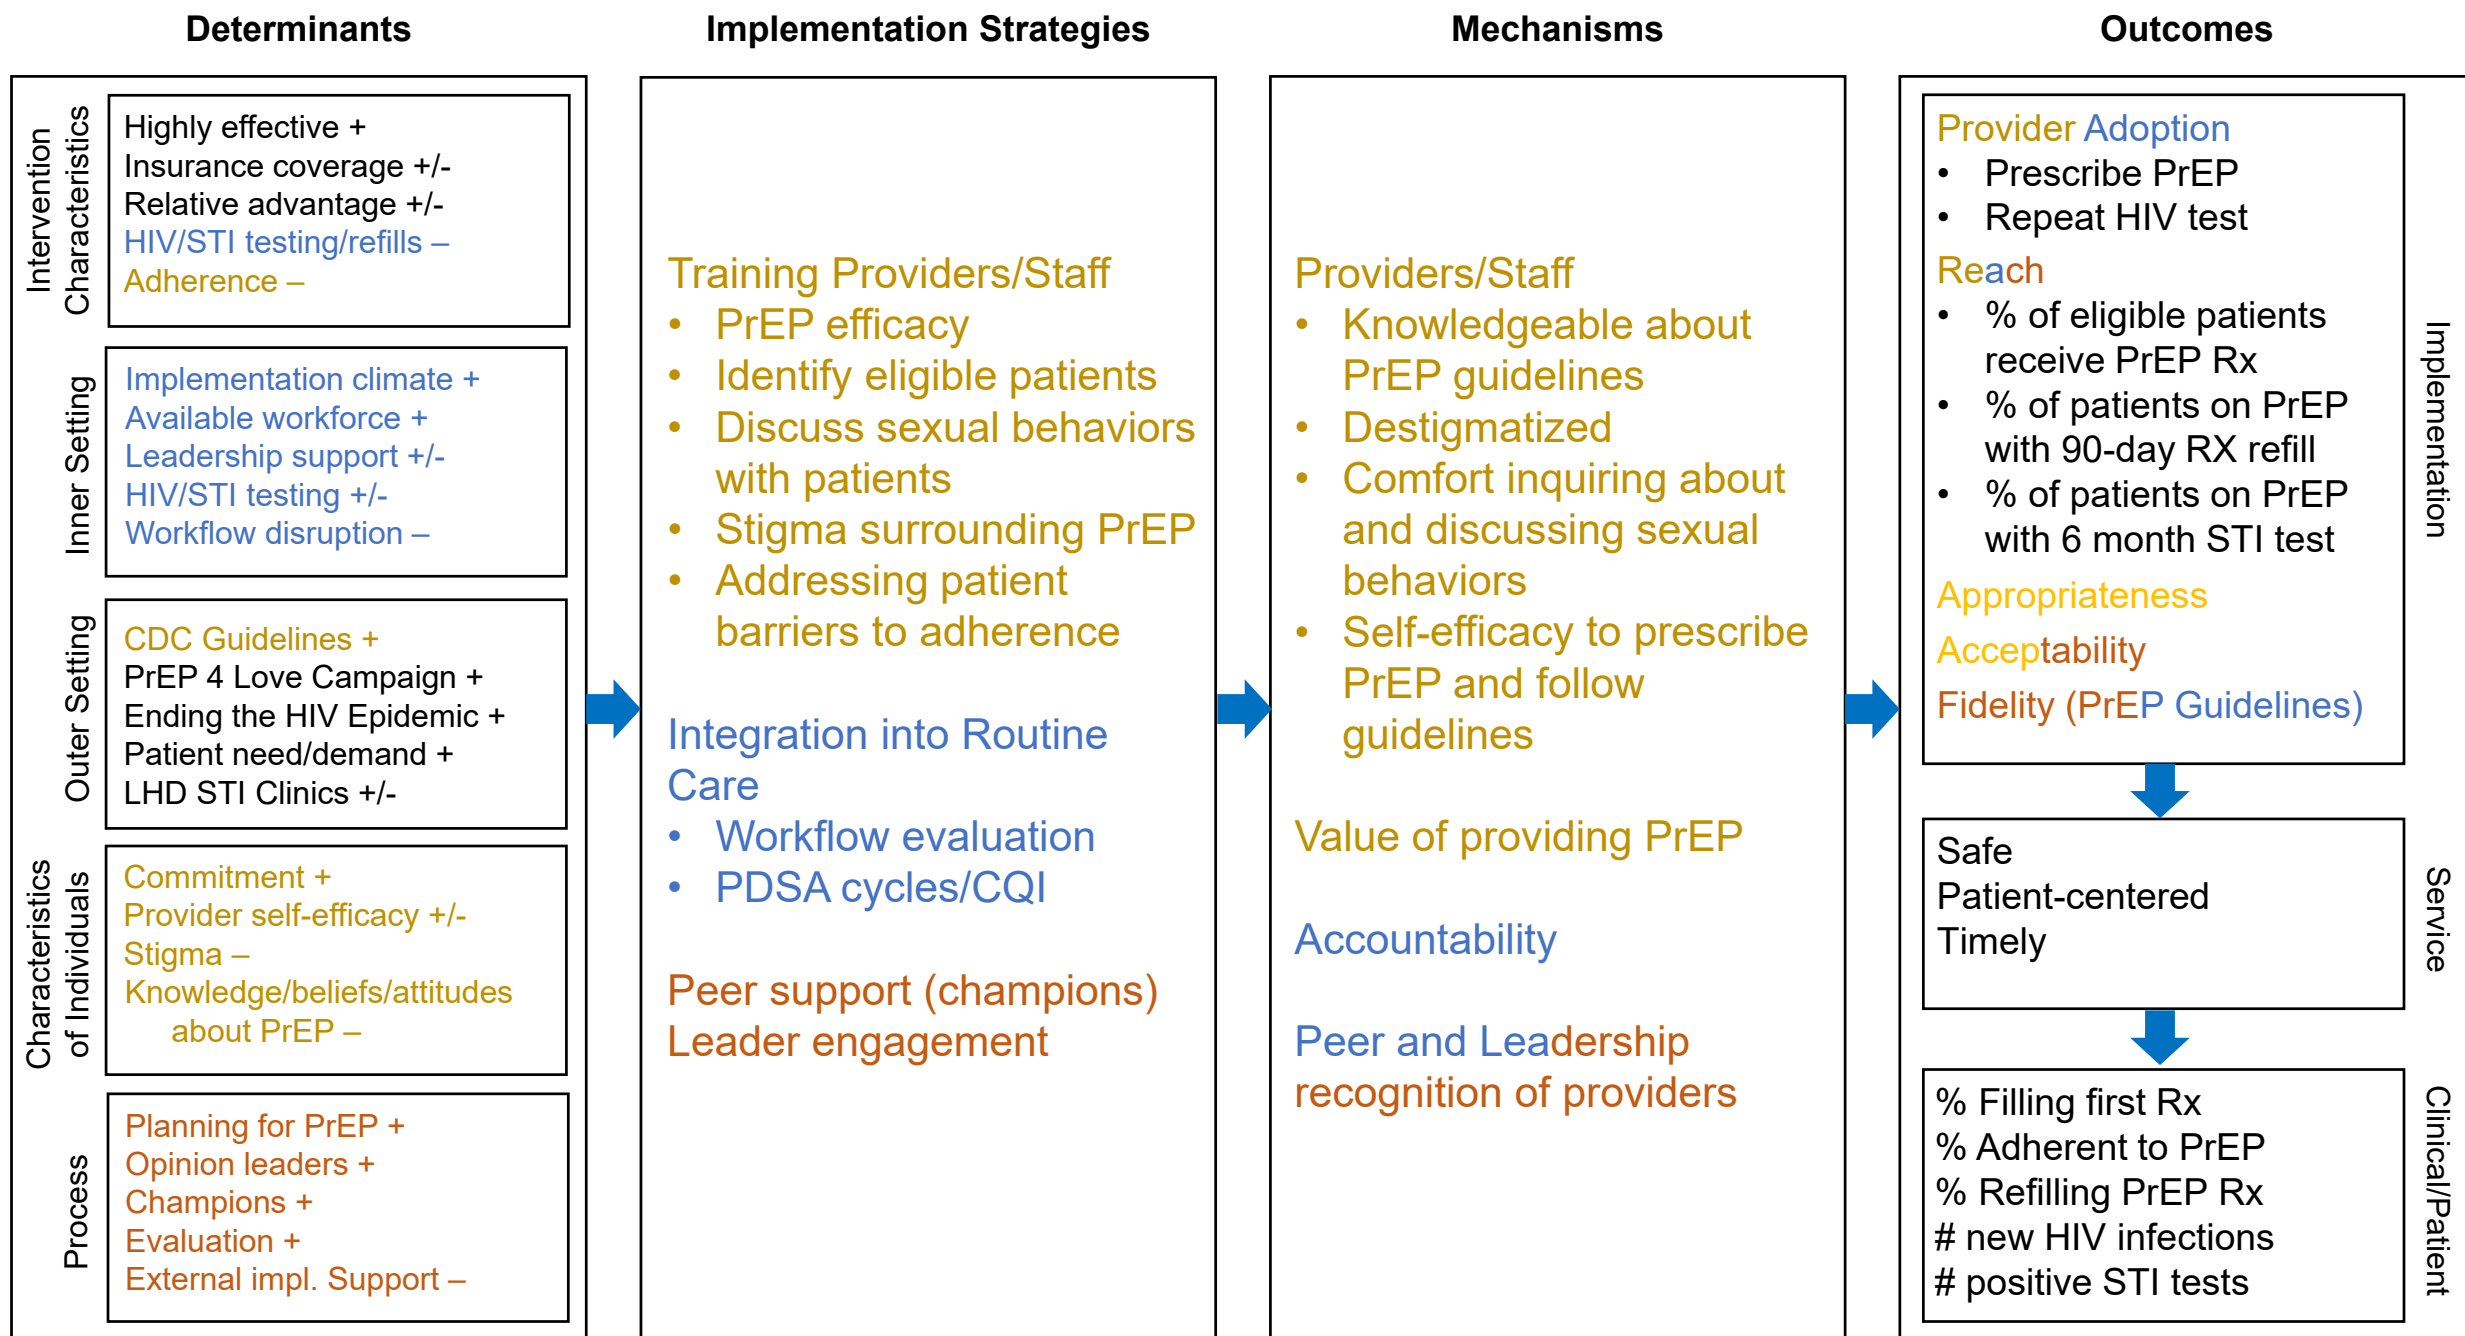

Logic Model for Implementation Research: A Guide

Advanced note: Same colors indicate a hypothesized causal pathway.

Logic Model for Implementation Research: Example for PrEP delivery to YMSM in clinics

Advanced note: Same colors indicate a hypothesized causal pathway.