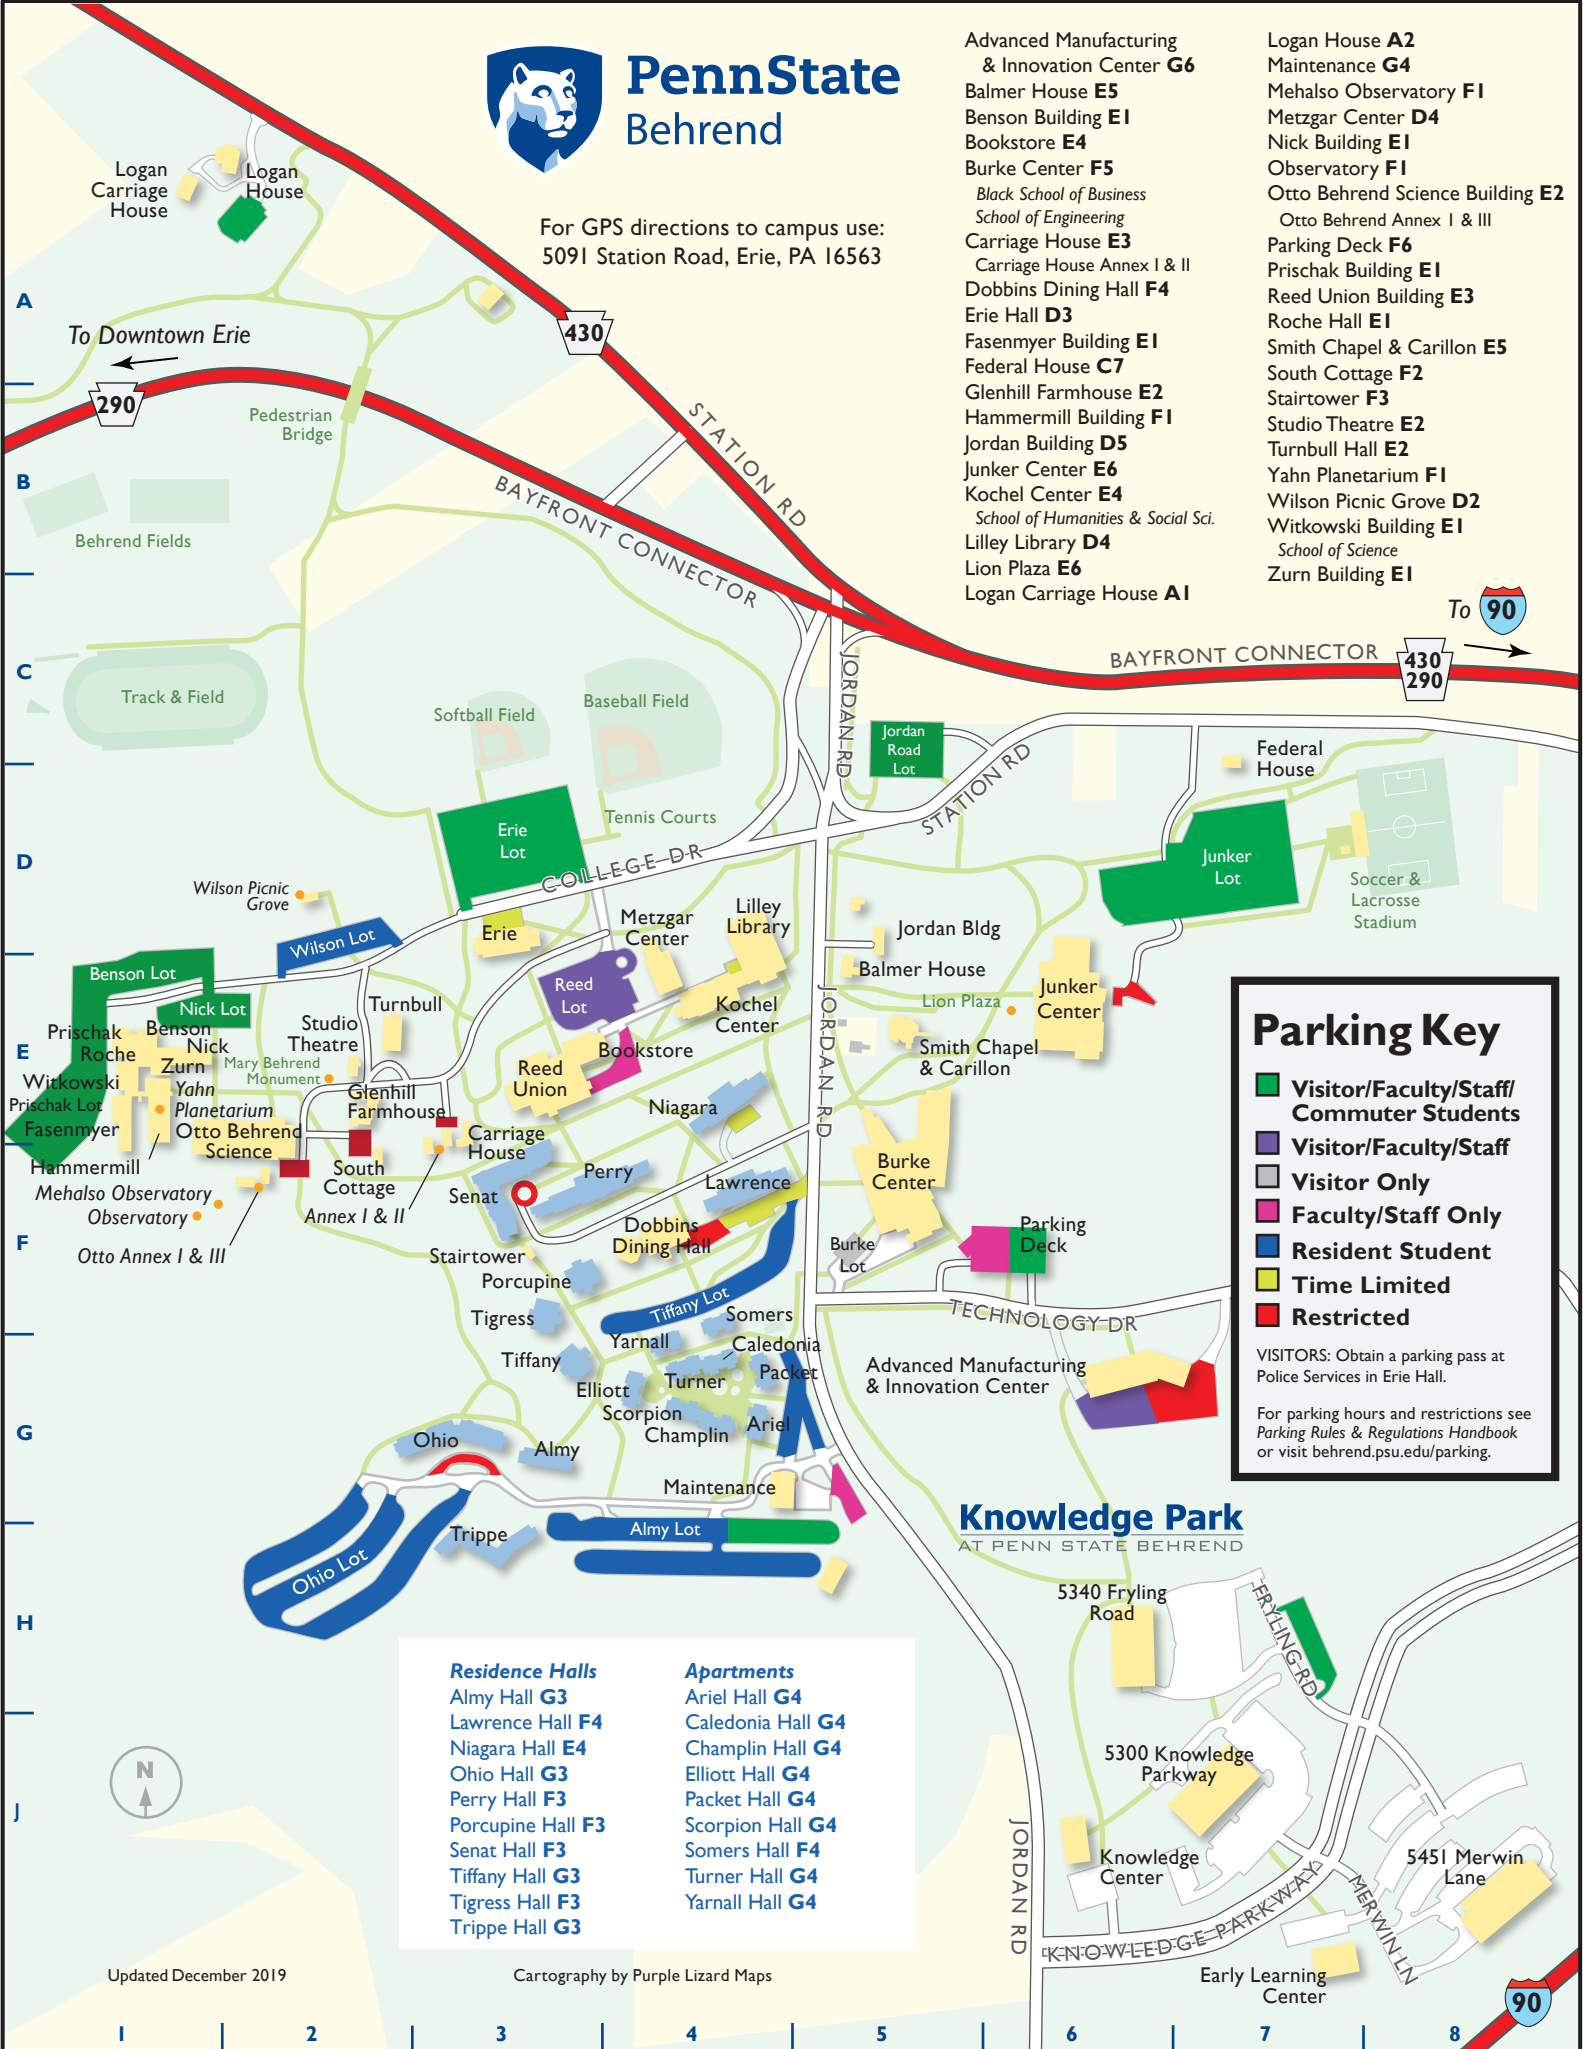

# PennState Behrend

For GPS directions to campus use:  
5091 Station Road, Erie, PA 16563

- Advanced Manufacturing & Innovation Center **G6**
- Balmer House **E5**
- Benson Building **E1**
- Bookstore **E4**
- Burke Center **F5**  
*Black School of Business*
- Carriage House **E3**  
*School of Engineering*
- Carriage House Annex I & II
- Dobbins Dining Hall **F4**
- Erie Hall **D3**
- Fasenmyer Building **E1**
- Federal House **C7**
- Glenhill Farmhouse **E2**
- Hammermill Building **F1**
- Jordan Building **D5**
- Junker Center **E6**
- Kochel Center **E4**  
*School of Humanities & Social Sci.*
- Lilley Library **D4**
- Lion Plaza **E6**
- Logan Carriage House **A1**

- Logan House **A2**
- Maintenance **G4**
- Mehalso Observatory **F1**
- Metzgar Center **D4**
- Nick Building **E1**
- Observatory **F1**
- Otto Behrend Science Building **E2**
- Otto Behrend Annex I & III
- Parking Deck **F6**
- Prischak Building **E1**
- Reed Union Building **E3**
- Roche Hall **E1**
- Smith Chapel & Carillon **E5**
- South Cottage **F2**
- Stairtower **F3**
- Studio Theatre **E2**
- Turnbull Hall **E2**
- Yahn Planetarium **F1**
- Wilson Picnic Grove **D2**
- Witkowski Building **E1**  
*School of Science*
- Zurn Building **E1**

## Parking Key

- Visitor/Faculty/Staff/Commuter Students
- Visitor/Faculty/Staff
- Visitor Only
- Faculty/Staff Only
- Resident Student
- Time Limited
- Restricted

VISITORS: Obtain a parking pass at Police Services in Erie Hall.

### Residence Halls

- Almy Hall **G3**
- Lawrence Hall **F4**
- Niagara Hall **E4**
- Ohio Hall **G3**
- Perry Hall **F3**
- Porcupine Hall **F3**
- Senat Hall **F3**
- Tiffany Hall **G3**
- Tigress Hall **F3**
- Trippe Hall **G3**