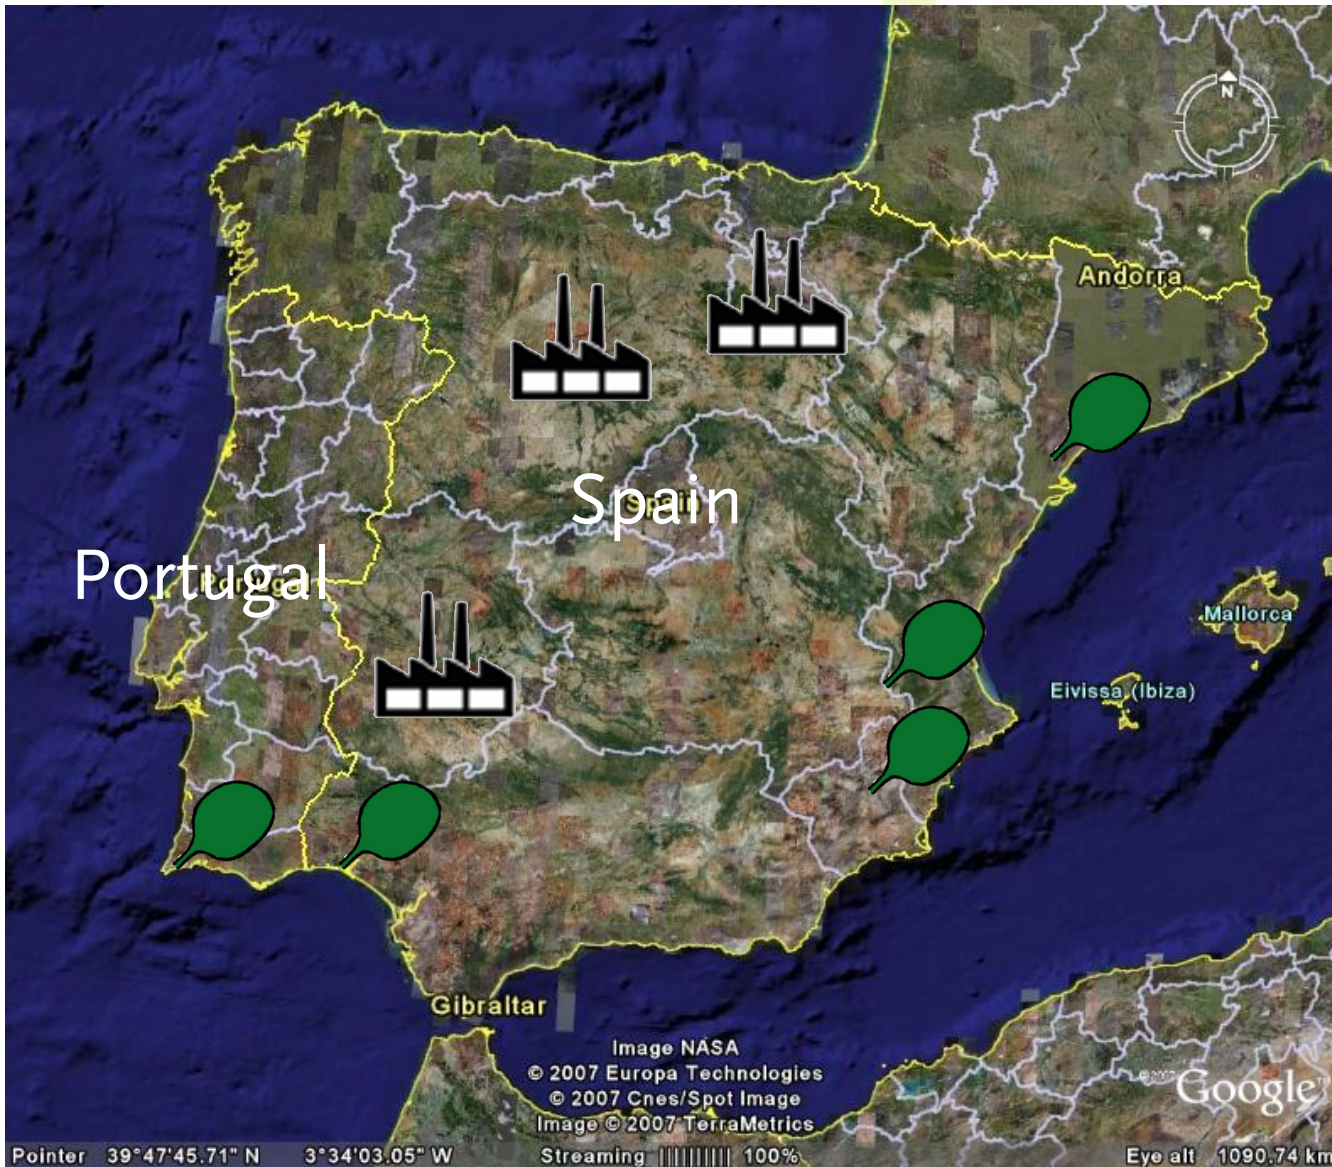

Spain & Portugal

Pointer 39°47'45.71" N 3°34'03.05" W

Image NASA
© 2007 Europa Technologies
© 2007 Cnes/Spot Image
Image © 2007 TerraMetrics

Streaming ||||| 100%

Eye alt 1090.74 km