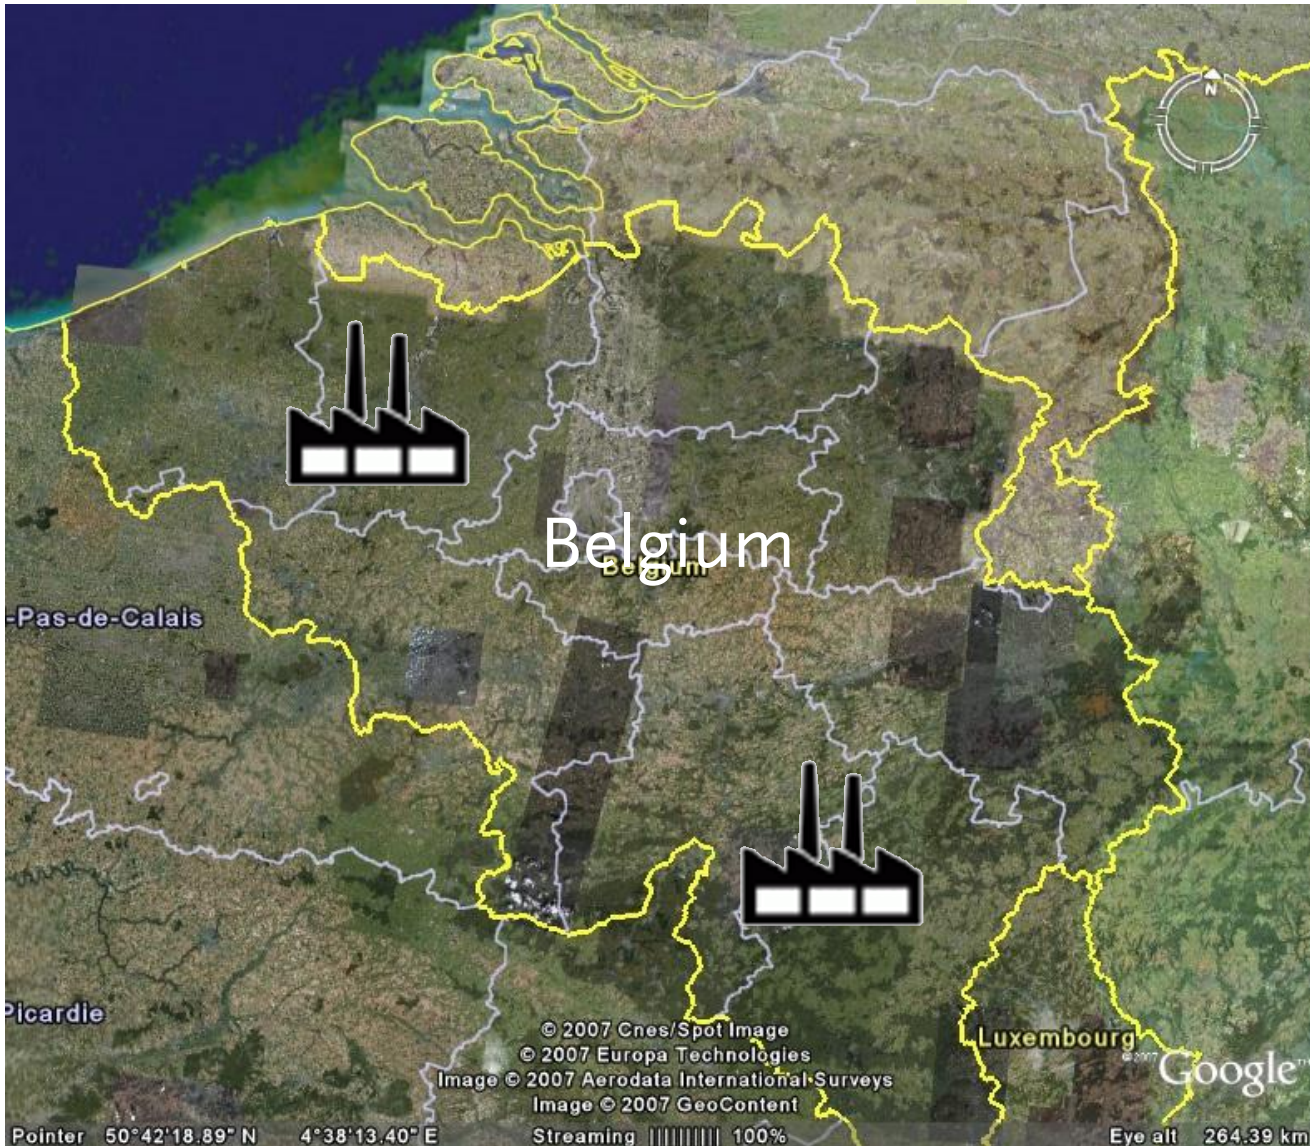

# Baby leaf and Teen

- France 500 acres / 200 ha
- Germany and Belgium emerging markets

# Processing

- France      12,000 acres / 5 000 ha
- Belgium    11,000 acres / 4 500 ha
- Germany    9,000 acres / 3 600 ha

# France

# Belgium