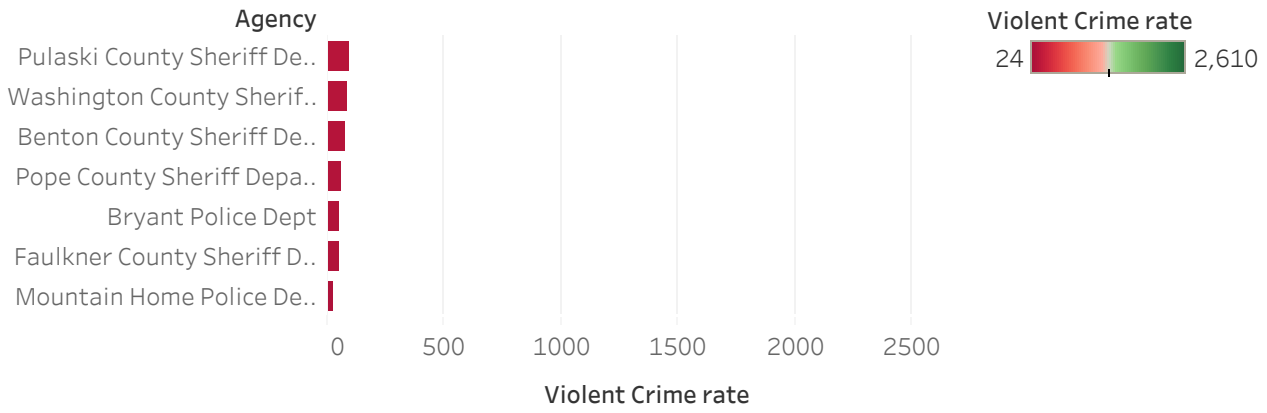

Violent Crime rate 2010

Sum of Violent Crime rate for each Agency. Color shows sum of Violent Crime rate.

Violent Crime rate 2010

Sum of Violent Crime rate for each Agency. Color shows sum of Violent Crime rate.