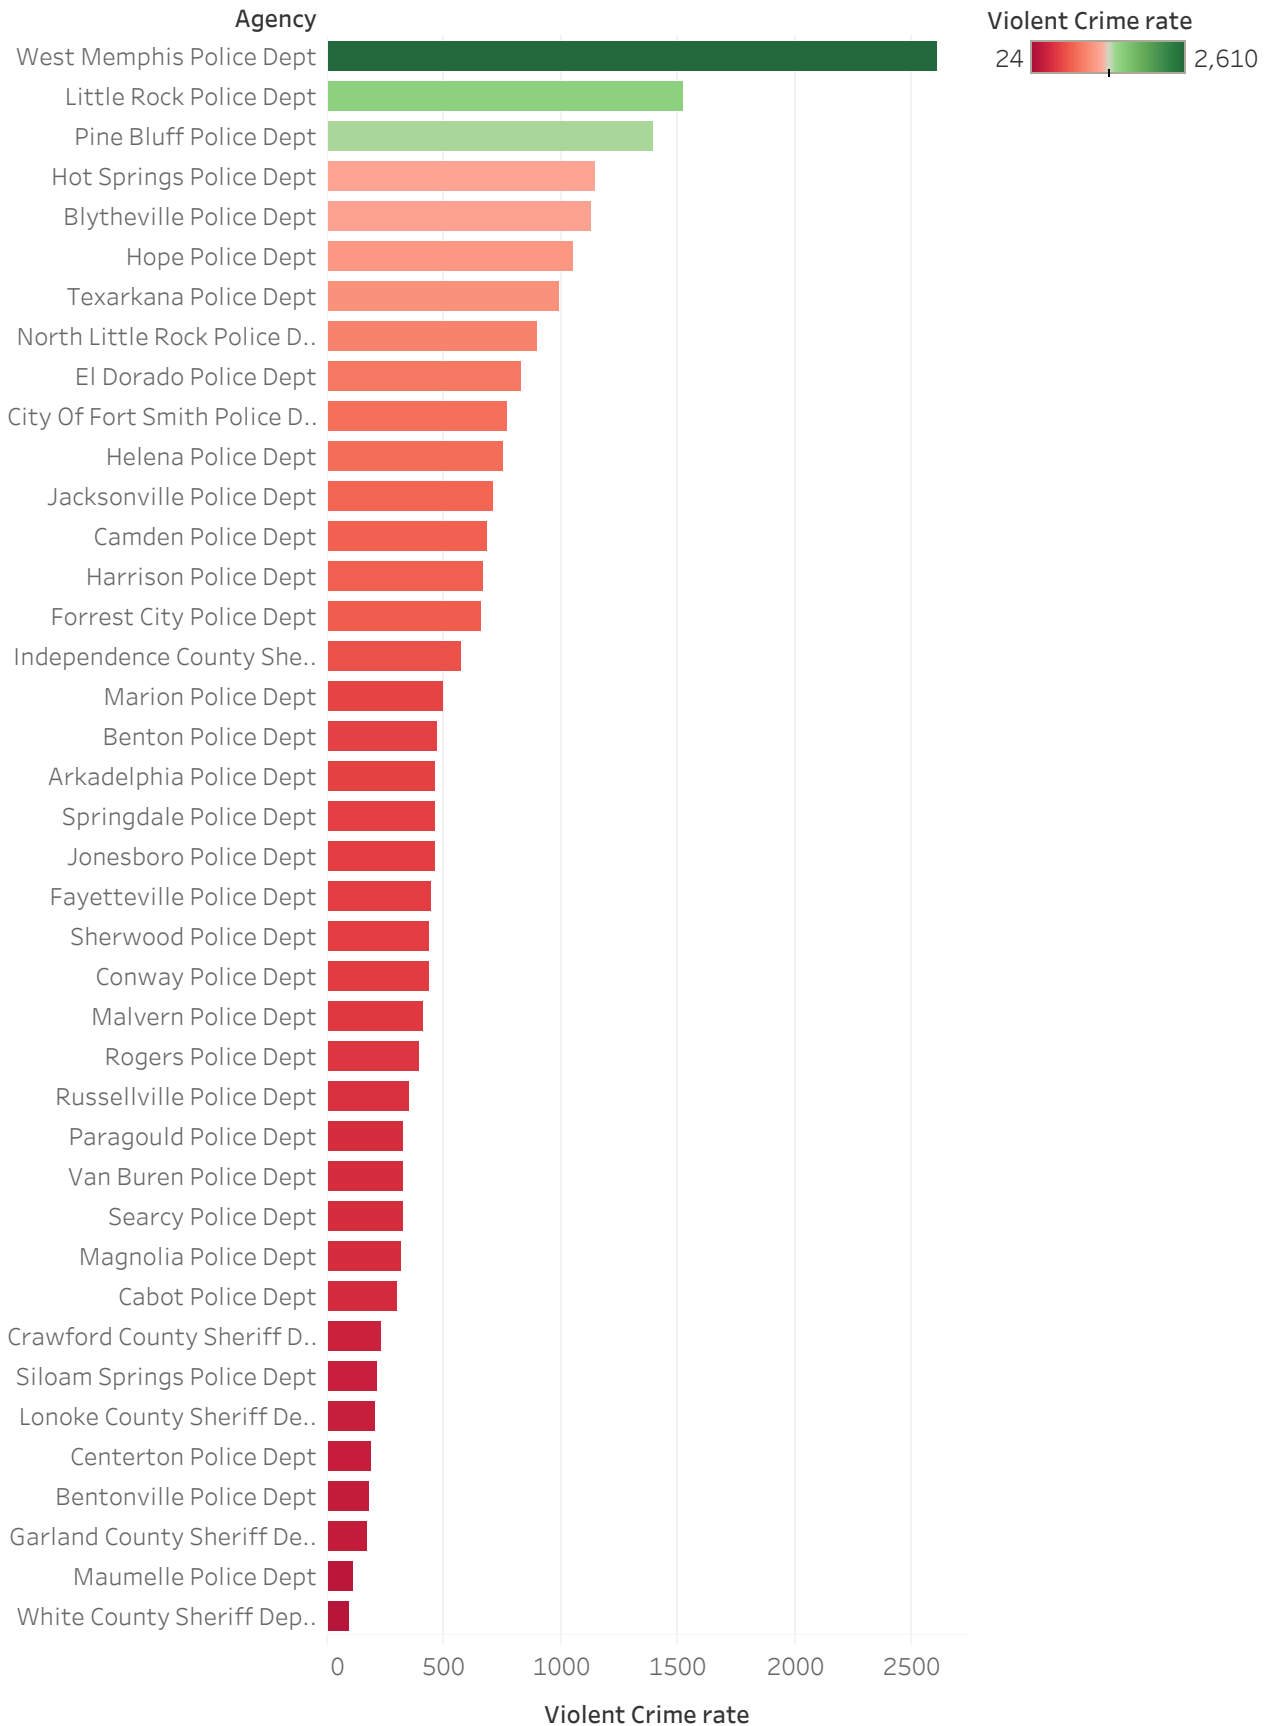

Violent Crime rate 2010

Sum of Violent Crime rate for each Agency. Color shows sum of Violent Crime rate.

Violent Crime rate 2010

Sum of Violent Crime rate for each Agency. Color shows sum of Violent Crime rate.