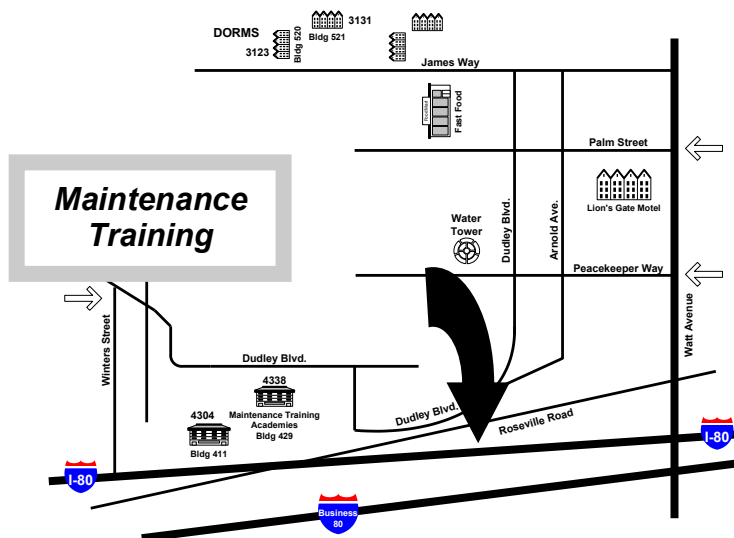

Participant Access Code: 672 395 343

DRIVING DIRECTIONS TO META/McClellan (4338 Dudley Blvd.)

From Sacramento International Airport

Take I-5 south toward Sacramento; merge onto I-80 East toward Reno.

I-80 Eastbound:

Take Winters Street exit; turn left on Winters (under the freeway) to the "T" intersection (Bell & Dudley). Turn right and follow Dudley through the stop light at Forcum. Proceed on Dudley around a left-hand curve and across the RR tracks. Approximately 1/10 mile farther you will see a sign reading "Department of Transportation-Maintenance Training Academies." Turn right at this sign (4338 Dudley) and park across from the entrance.

Bus-80 Eastbound or I-80 Westbound:

Take Watt Avenue Exit north. Go north on Watt past Roseville Road staying in the far-left lane. Turn left at the Peacekeeper stoplight. Drive two blocks and turn left at the stoplight onto Dudley Blvd (at the water tower). Follow Dudley, turning right at the third stop sign, and left at the fourth stop sign. The Maintenance Training Academies building is on the left about two blocks past the left turn. The street address is on the Dudley side of the building, and a sign reading "Department of Transportation-Maintenance Training Academies" is at the front corner of the building. Turn left at this sign and park across from the entrance.