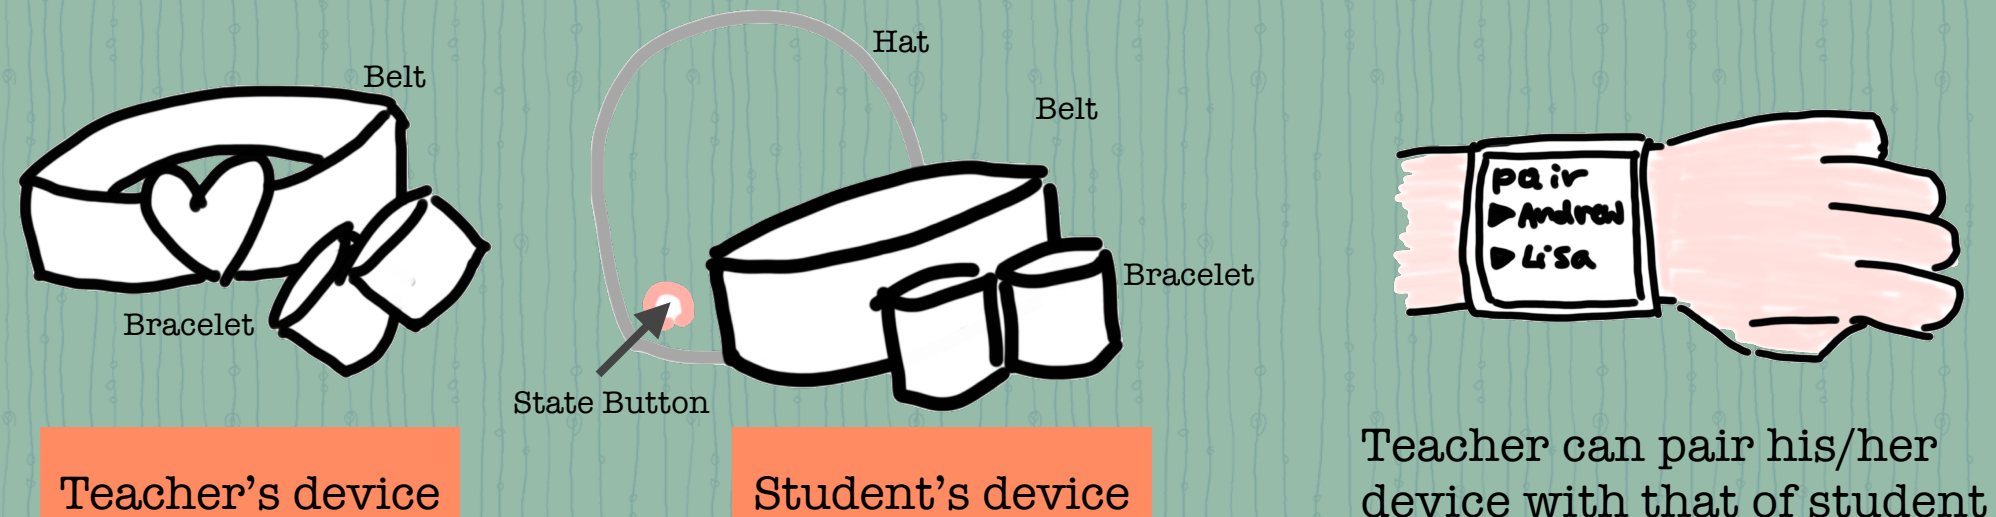

LET'S DANCE!!!

If pressed a button, the student's hat switches its state to transparent and vice versa.

A teacher's device automatically records the movement of the teacher, and send the information of the movement to the student's device.

The student's device inputs an information about the movement into the student's brain to help memorization of the movement and leads the student's body to make the same movement.

CONTACT US: [HTTPS://COOL-DANCE-CLASS.COM/TEAHCER-CHRISTINA/](https://cool-dance-class.com/teahcer-christina/)