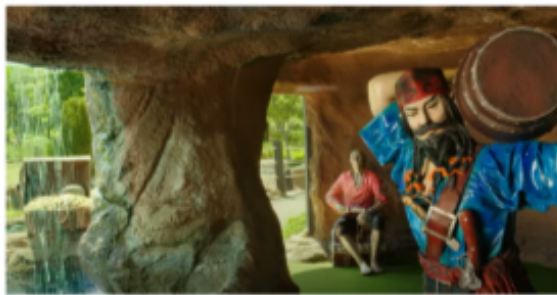

The ball coming from out of frame on the left, hitting the statue and moving back out of frame.

SCENE #: 1   SHOT #: 10   SHOT SIZE: Mid