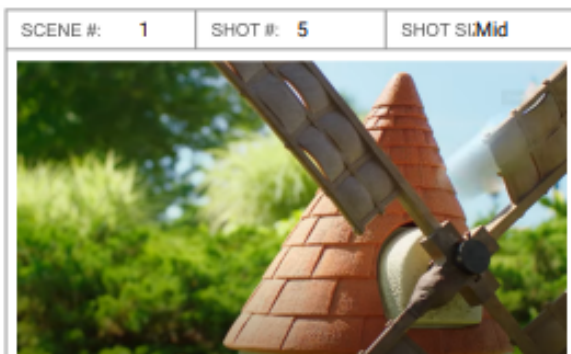

Establishing shot with the golf cart and the golf course.

Medium shot with the Geico lizard explaining the company.

Close up on the lizard's eyes as he watches where his shot went.

The ball traveling from one tree to another

Medium shot of the golf ball hitting the windmill. The camera is stationary as the ball is moving.

The ball bouncing off a deer statue and moving off screen

SCENE #: 1      SHOT #: 7      SHOT SIZE: Close up

The ball coming from out of frame on the left, hitting the statue and moving back out of frame.

SCENE #: 1      SHOT #: 10      SHOT SIZE: Mid

Ball traveling from out of frame from the right, traveling out of frame on the left. Same background of waterfall as previous frame