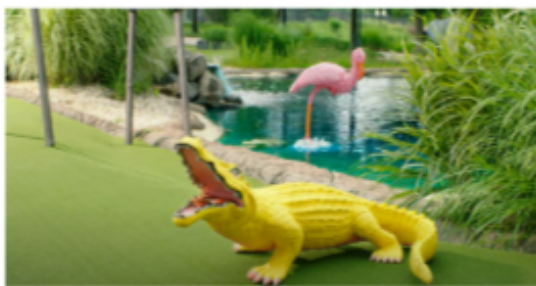

Medium wide shot showing the ball entering the statue alligator's mouth