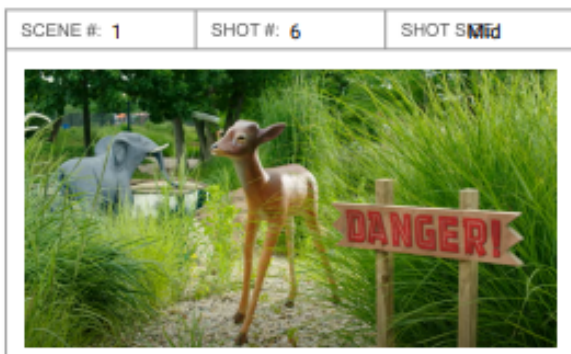

Establishing shot with the golf cart and the golf course.

Medium shot with the Geico lizard explaining the company.

Close up on the lizard's eyes as he watches where his shot went.

The ball traveling from one tree to another

Medium shot of the golf ball hitting the windmill. The camera is stationary as the ball is moving.

The ball bouncing off a deer statue and moving off screen

SCENE #: 1      SHOT #: 7      SHOT SIZE: Close up

A close up of the lizard's eyes following the movement of the ball

SCENE #: 1      SHOT #: 8      SHOT SIZE: Close

A close up of a ball bouncing off a tiger statue and moving off screen on the right

SCENE #: 1      SHOT #: 9      SHOT SIZE: Mid-wide

The ball coming from out of frame on the left, hitting the statue and moving back out of frame.

SCENE #: 1      SHOT #: 10      SHOT SIZE: Mid

Ball traveling from out of frame from the right, traveling out of frame on the left. Same background of waterfall as previous frame