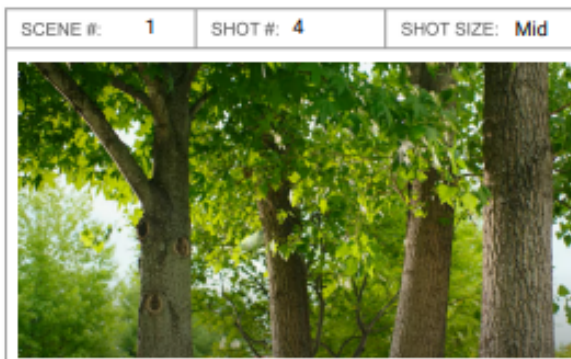

Establishing shot with the golf cart and the golf course.

Medium shot with the Geico lizard explaining the company.

Close up on the lizard's eyes as he watches where his shot went.

The ball traveling from one tree to another

Medium shot of the golf ball hitting the windmill. The camera is stationary as the ball is moving.

The ball bouncing off a deer statue and moving off screen

SCENE #: 1      SHOT #: 7      SHOT SIZE: Close up

The ball coming from out of frame on the left, hitting the statue and moving back out of frame.

SCENE #: 1      SHOT #: 10      SHOT SIZE: Mid

Ball traveling from out of frame from the right, traveling out of frame on the left. Same background of waterfall as previous frame