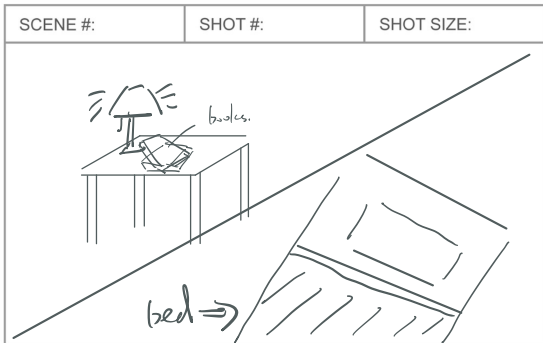

SCENE #:	SHOT #:	SHOT SIZE:
<p>The Seven Ages of Man</p> <p>Director: mia &amp; Frank</p>		

SCENE #:	SHOT #:	SHOT SIZE: 16:9

"All the World's a stage."  
the Camera close up to the desk / at the same time the lights up

SCENE #:	SHOT #:	SHOT SIZE:

At first the infant

SCENE #:	SHOT #:	SHOT SIZE:

At first the infant

Mewing and puking.

... in nurses' arm

And then the whining schoolboy,  
with his satchel.

And shining morning face, weeping  
litesnail, Unwilly to school