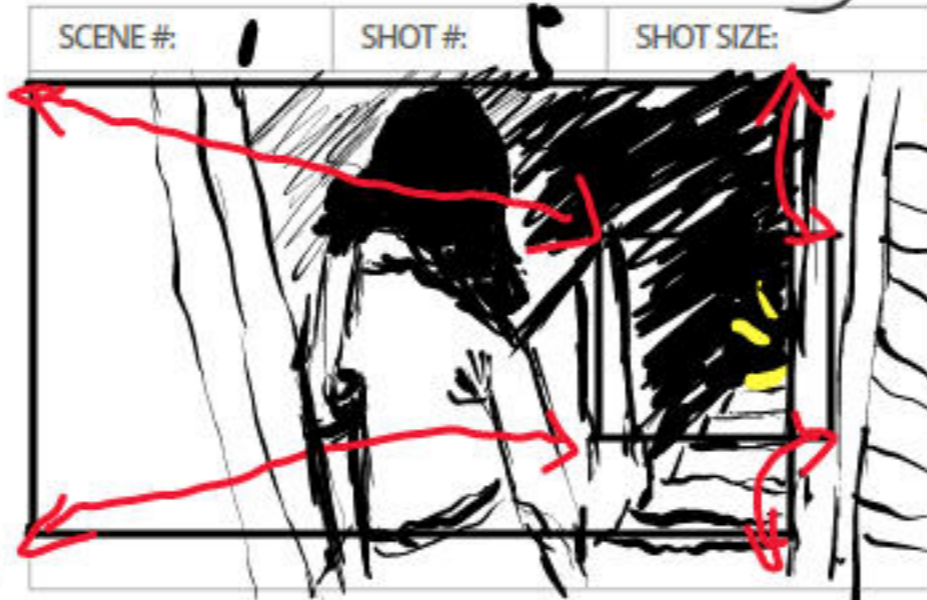

The mom go check the room.  
Follow shot.

Door squeaks and piano sounds behind.  
Panic face. Camera move with her head turning.

The mom approaches the basement entrance.

She turned on the light.

She takes a look into the basement.  
Follow shot & first perspective shot.

Snablenly bumps into the door as she turns  
hit a piano rolling down stairs