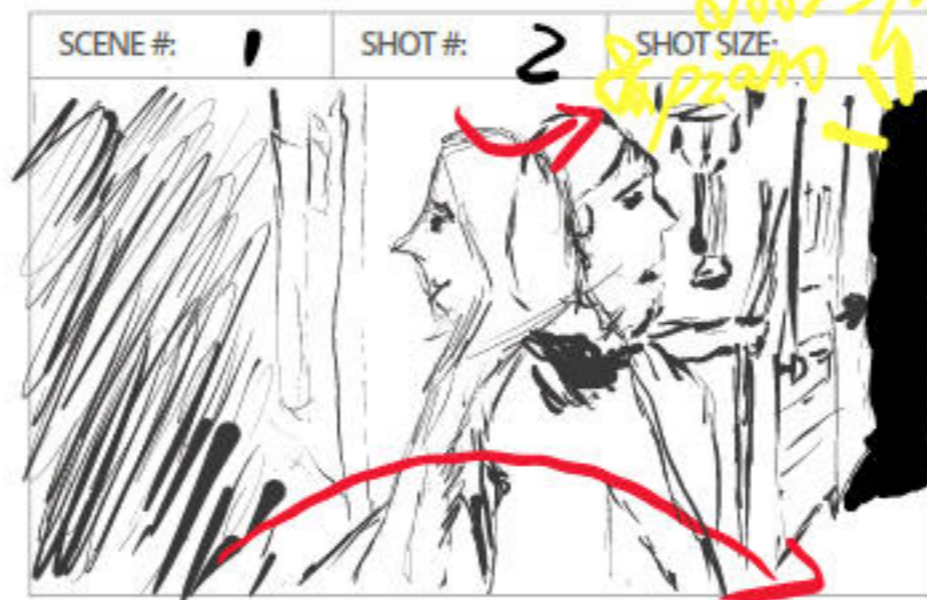

The mom go check the room.  
Follow shot.

Door squeaks and piano sounds behind.  
Panic face. Camera move with her head turning.

The mom approaches the basement entrance.

She turned on the light.

She takes a look into the basement.  
Follow shot & first perspective shot.

Snablenly bumps into the door as she turns  
hit a piano rolling down stairs