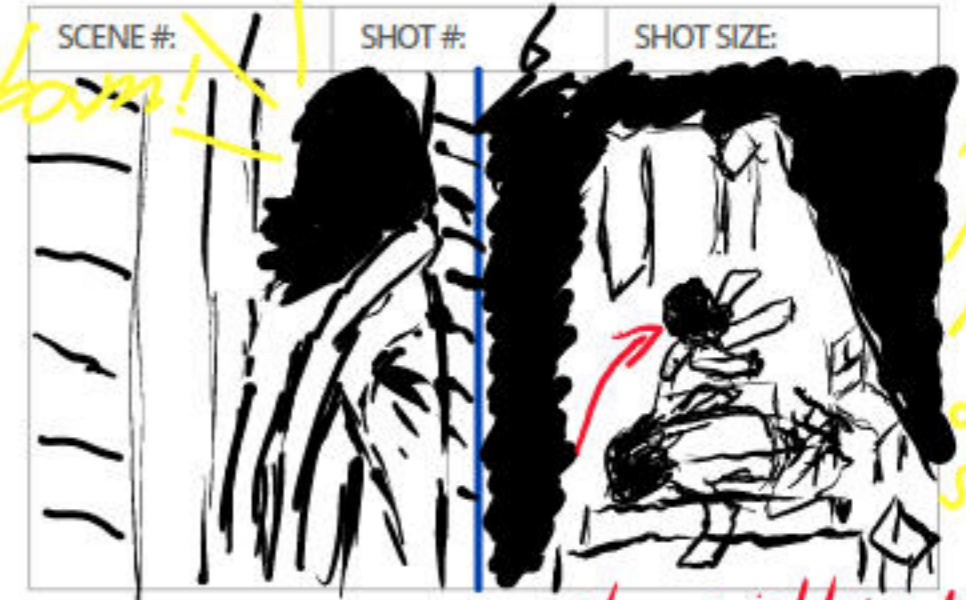

The mom go check the room.  
Follow shot.

Door squeaks and piano sounds behind.  
Panic face. Camera move with her head turning.

The mom approaches the basement entrance.

She turned on the light.

She takes a look into the basement.  
Follow shot & first perspective shot.

Snablenly bumps into the door as she turns  
hit a piano rolling down stairs