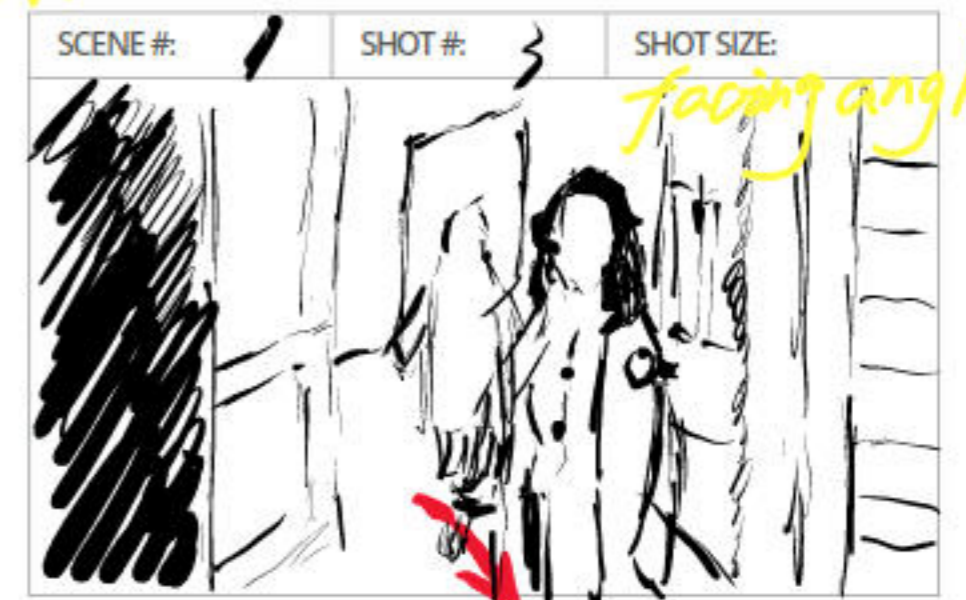

The mom go check the room.  
Follow shot.

Door squeaks and piano sounds behind.  
Panic face. Camera move with her head turning.

The mom approaches the basement entrance.

She turned on the light.

She takes a look into the basement.  
Follow shot & first perspective shot.

Snablenly bumps into the door as she turns  
hit a piano rolling down stairs